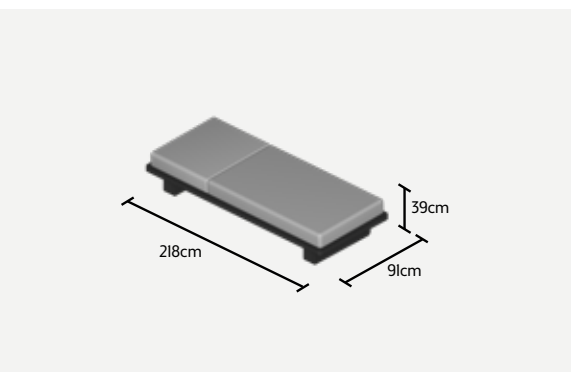

FITZ ROY SUN LOUNGER OVERVIEW

SUN LOUNGER

SUN LOUNGER

FITZ ROY COMBINATIONS

LAVA

WHITE

CUSHIONS

ELEMENTS

SUN LOUNGER

FITZ ROY
L218 x W91 x H39 cm

SUN LOUNGER

FITZ ROY - 2 PERSONS
L218 x D170 x H39 cm

RECOMMENDED MAINTENANCE PRODUCTS

ALL INFORMATION ON MATERIALS AND MAINTENANCE CAN BE FOUND AT THE END OF THE CATALOGUE