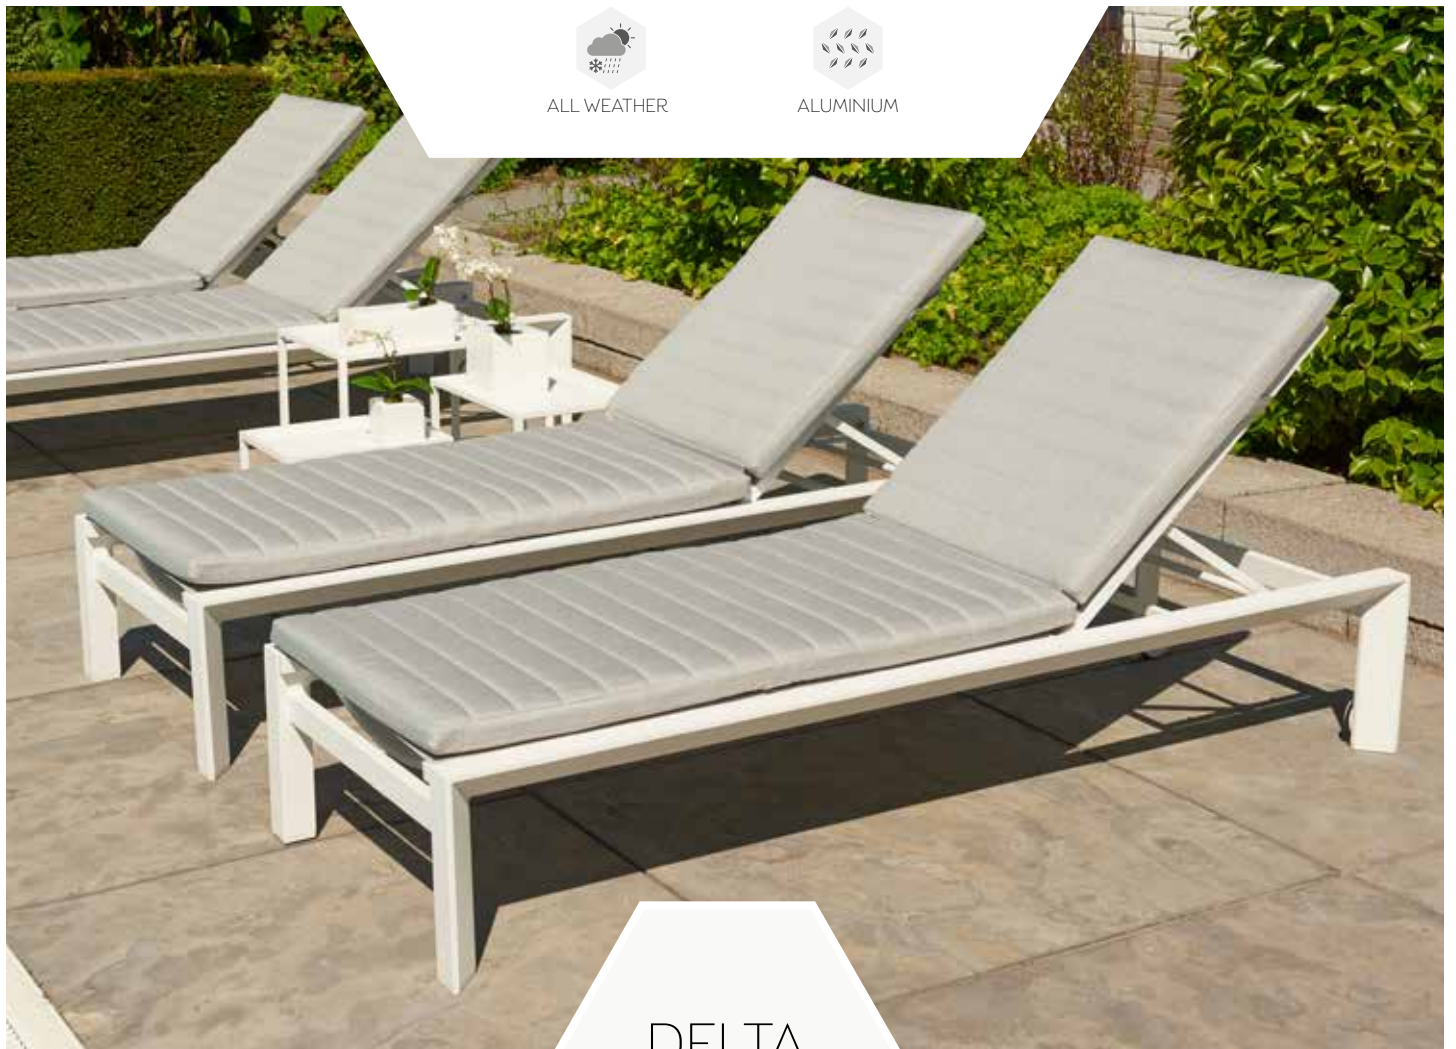

DELTA SUN LOUNGER

ALL WEATHER

ALUMINIUM

DELTA

SUN LOUNGER HIGH

ALL WEATHER

ALUMINIUM

DELTA
SUN LOUNGER