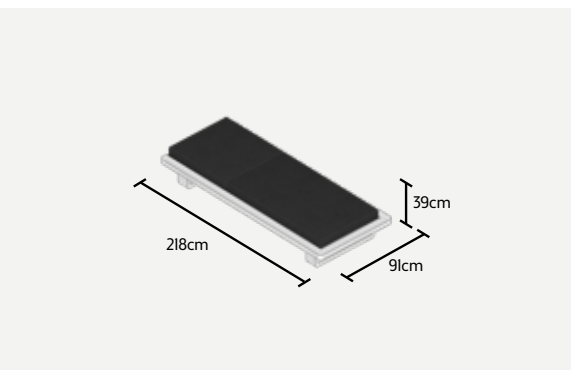

FITZ ROY SUN LOUNGER OVERVIEW

SUN LOUNGER

SUN LOUNGER

FITZ ROY COMBINATIONS

LAVA

WHITE

CUSHIONS

ELEMENTS

SUN LOUNGER

FITZ ROY
L218 x W91 x H39 cm

SUN LOUNGER

FITZ ROY - 2 PERSONS
L218 x D170 x H39 cm

RECOMMENDED MAINTENANCE PRODUCTS

ALL INFORMATION ON MATERIALS AND MAINTENANCE CAN BE FOUND AT THE END OF THE CATALOGUE