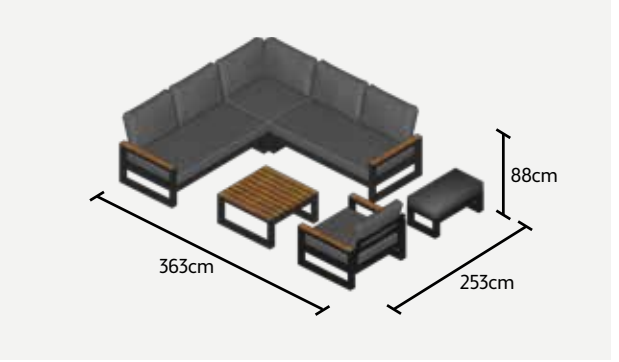

SOHO LOUNGE SETS

MEASUREMENTS REPRESENT THE SIZE WITH 20CM BETWEEN THE ELEMENTS

CORNER SET

LIFE PROTECTION COVER 06 + 08 + 33
DIAMOND DECO CUSHION 35x45 cm - 5x

LOUNGE SET

LIFE PROTECTION COVER 2 x 06 + 07 + 32
DIAMOND DECO CUSHION 35x45 cm - 4x