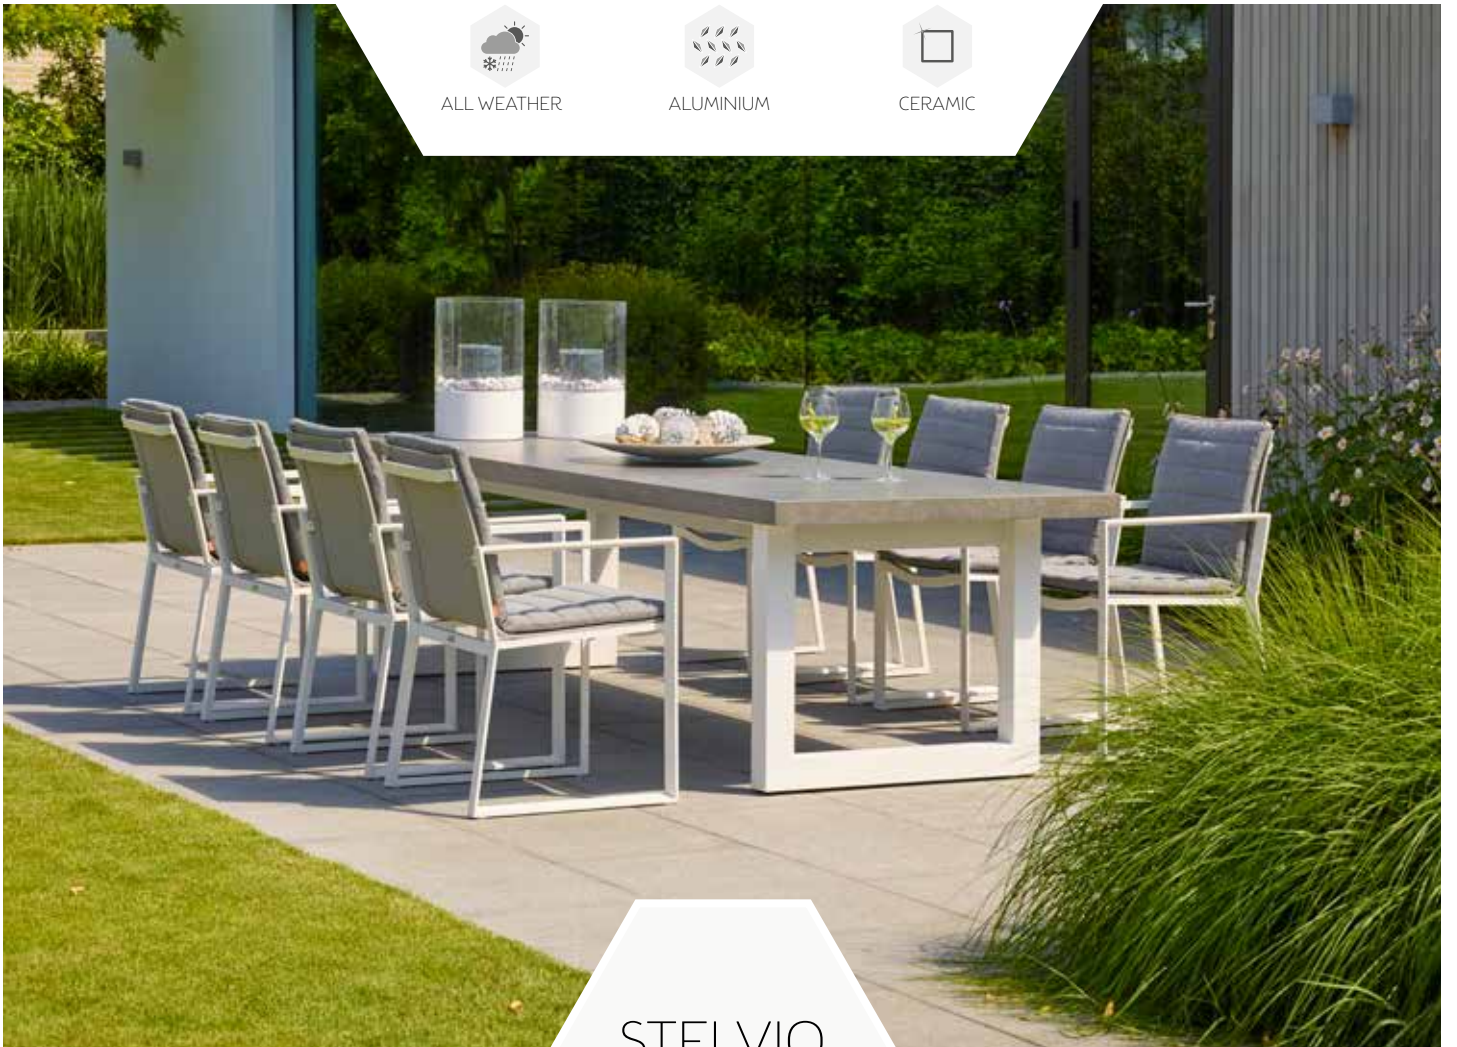

ALL WEATHER

ALUMINIUM

CERAMIC