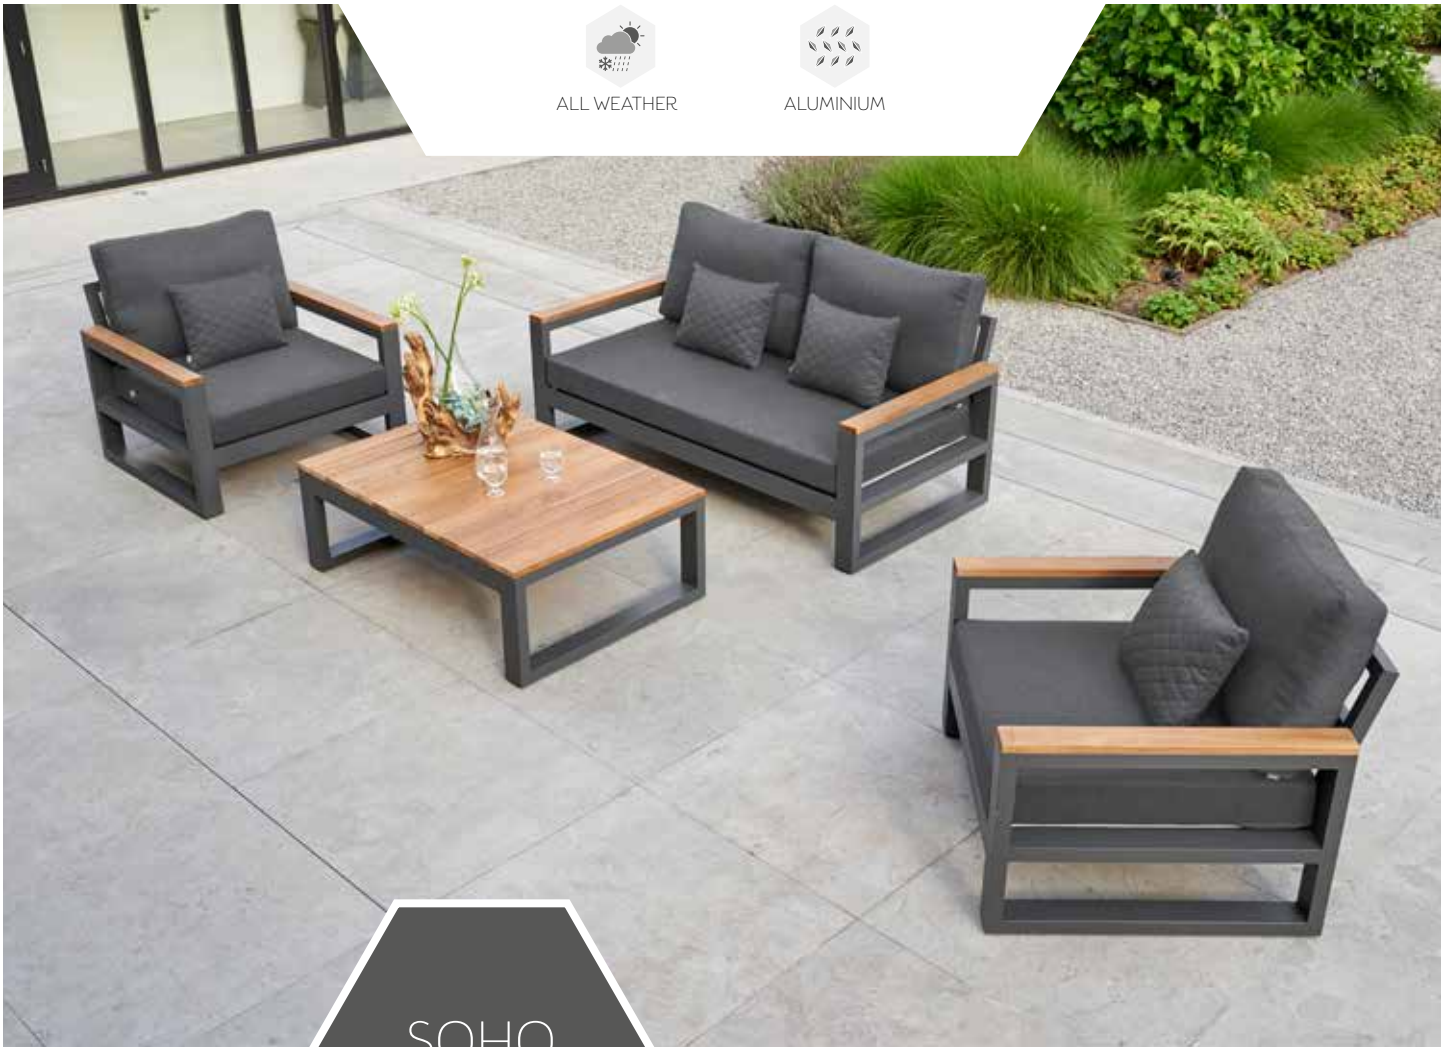

SOHO LOUNGE

SOHO CORNER SET

The mark of
responsible forestry

ALL WEATHER

ALUMINIUM

ALL WEATHER

ALUMINIUM

SOHO
LOUNGE SET