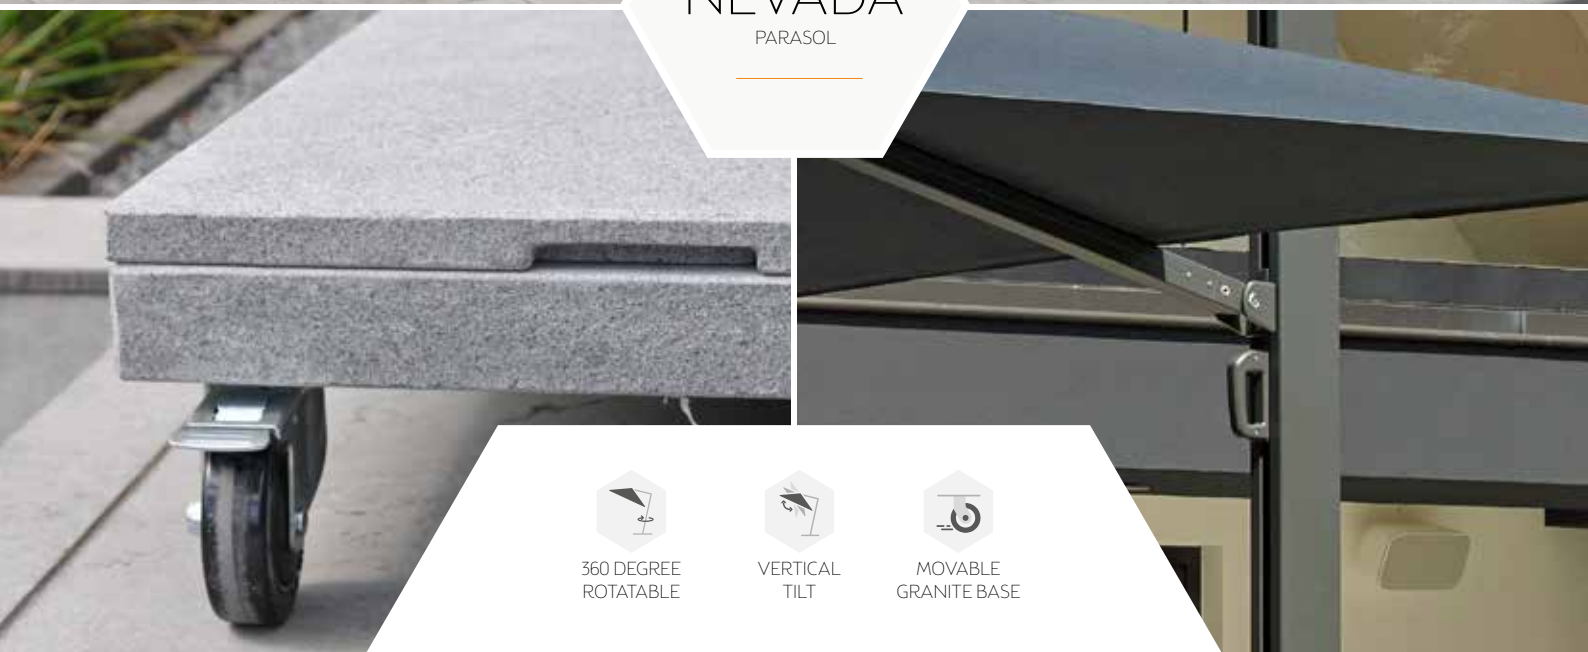

RECOMMENDED MAINTENANCE PRODUCTS

ALL INFORMATION ON MATERIALS AND MAINTENANCE CAN BE FOUND AT THE END OF THE CATALOGUE

NEVADA PARASOL

NEVADA PARASOL

360 DEGREE
ROTATABLE

VERTICAL
TILT

MOVABLE
GRANITE BASE

NEVADA PARASOL