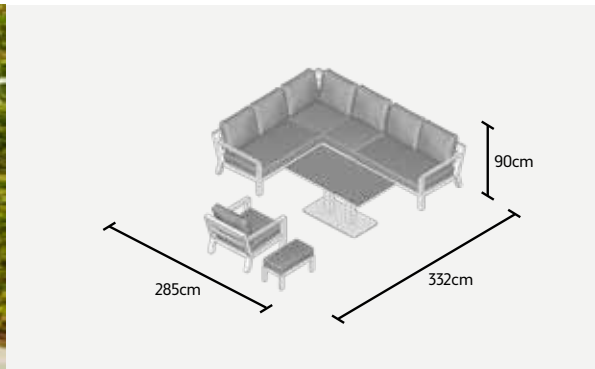

TIMBER LOUNGE SETS

MEASUREMENTS REPRESENT THE SIZE WITH 20CM BETWEEN THE ELEMENTS

CORNER SET

CORNER SET WITH HIGH ARM

LOUNGE SET