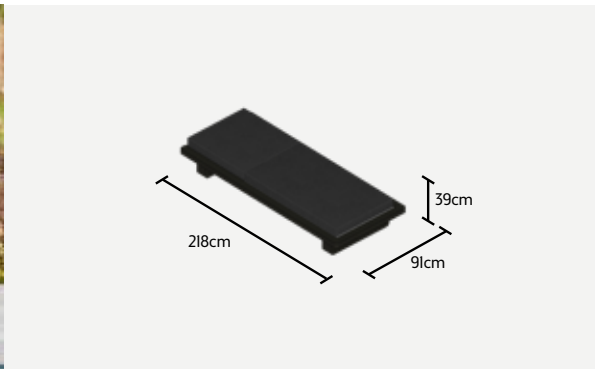

FITZ ROY ALUMINIUM SUN LOUNGERS

MEASUREMENTS REPRESENT THE SIZE WITH 20CM BETWEEN THE ELEMENTS

SUN LOUNGER

SUN LOUNGER