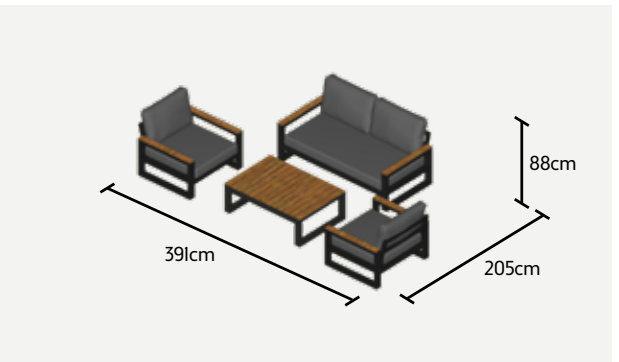

SOHO LOUNGE SETS

MEASUREMENTS REPRESENT THE SIZE WITH 20CM BETWEEN THE ELEMENTS

CORNER SET

LIFE PROTECTION COVER 06 + 08 + 33
DIAMOND DECO CUSHION 35x45 cm - 5x

LOUNGE SET

LIFE PROTECTION COVER 2 x 06 + 07 + 32
DIAMOND DECO CUSHION 35x45 cm - 4x