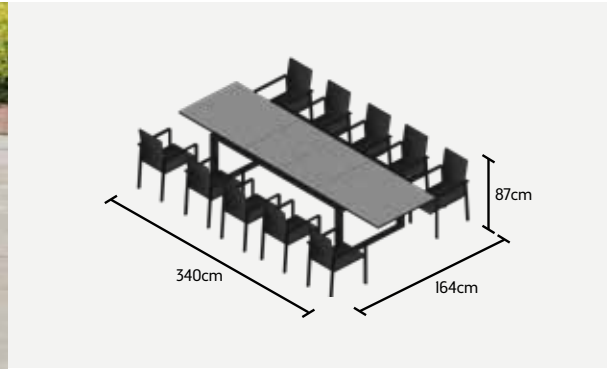

ANABEL DINING OVERVIEW

MEASUREMENTS REPRESENT
THE SIZE WHEN SEATED

ANABEL WITH SENSE CHAIRS