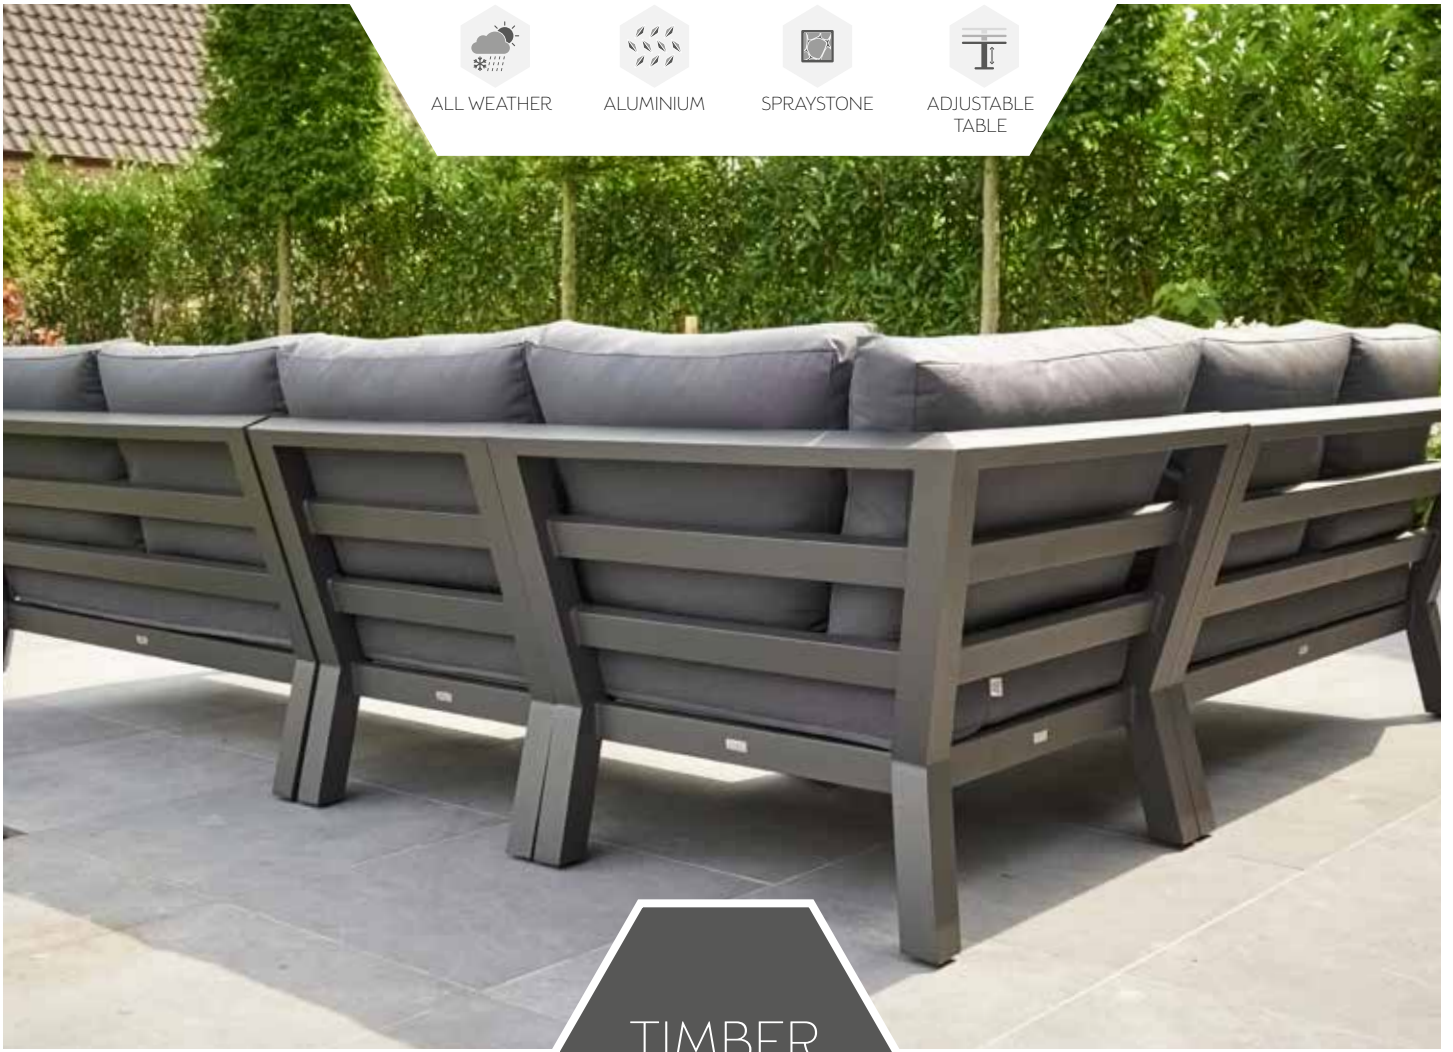

TIMBER
CORNER SET

HEIGHT
ADJUSTABLE

ALL WEATHER

ALUMINIUM

CERAMIC

TIMBER

CORNER SET WITH HIGH ARM

ALL WEATHER