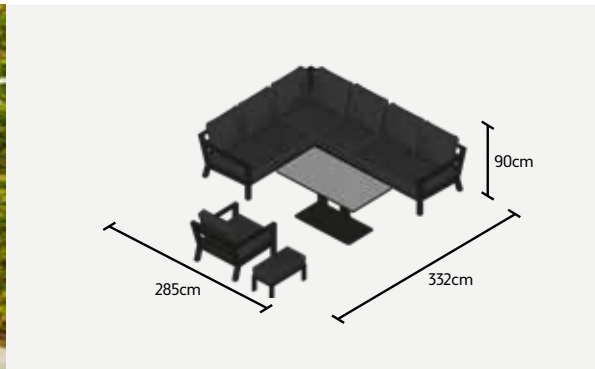

ALUMINIUM

CERAMIC

ADJUSTABLE
TABLE

TIMBER
LOUNGE SET

TIMBER LOUNGE SETS

MEASUREMENTS REPRESENT THE SIZE WITH 20CM BETWEEN THE ELEMENTS

CORNER SET

LIFE PROTECTION COVER 04 + 06 + 32
DECO CUSHION 35x45 cm - 4x DECO CUSHION 45x45 cm - 3x