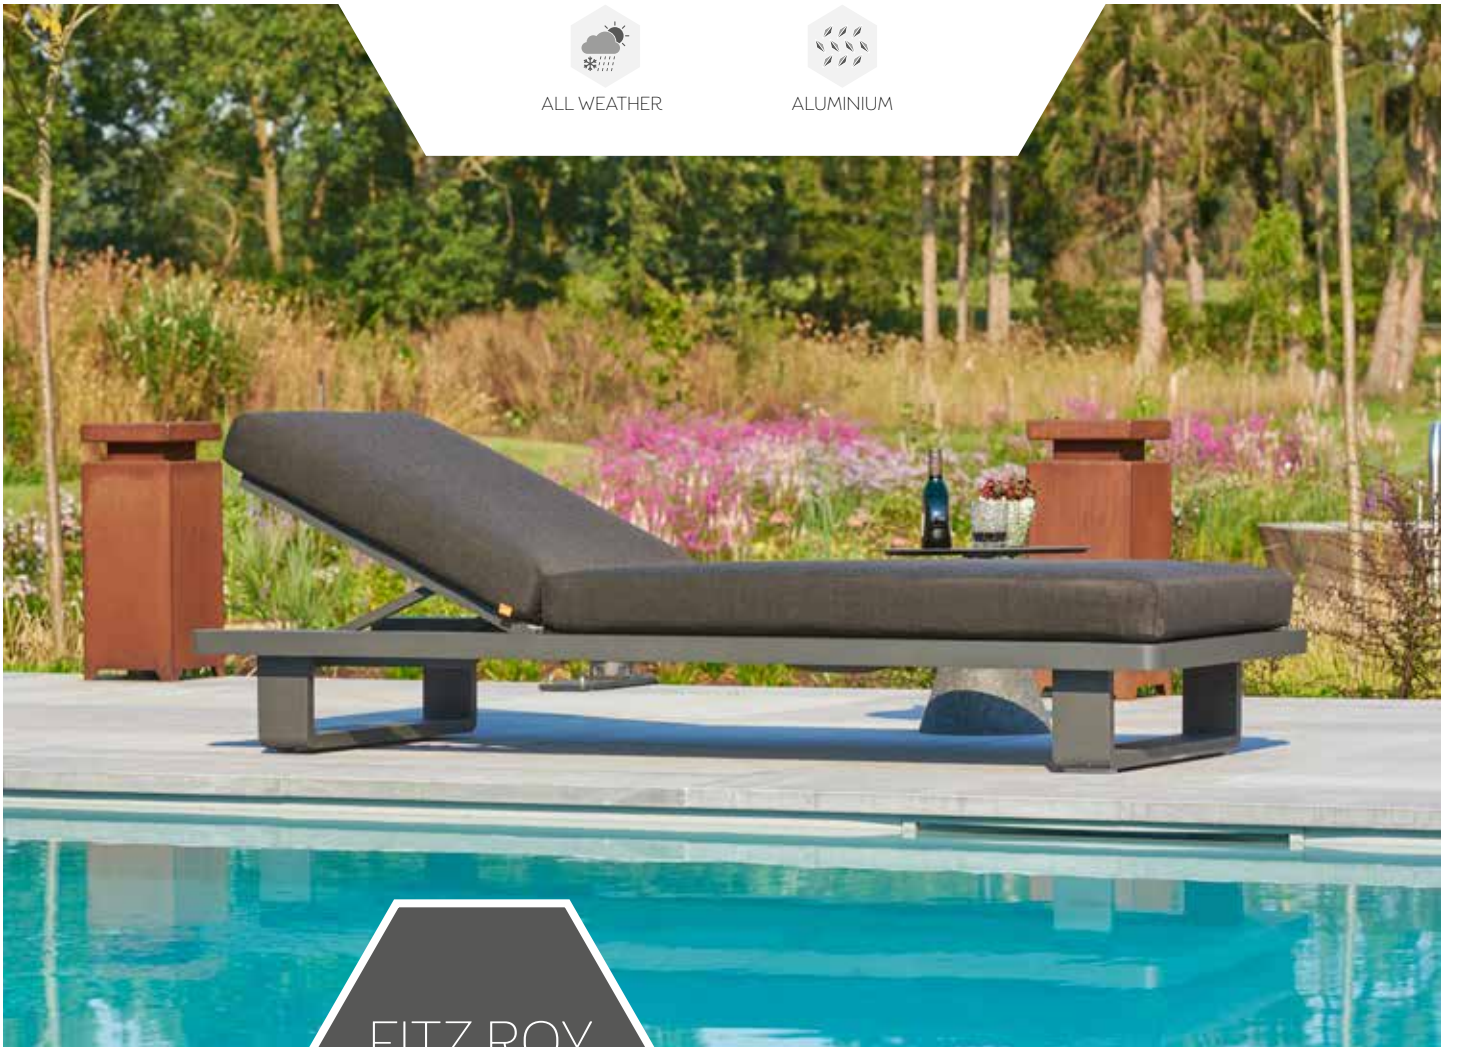

ALUMINIUM

FITZ ROY

CHAISE AND BENCH

ALL WEATHER

ALUMINIUM

FITZ ROY

SUN LOUNGER

FITZ ROY ALUMINIUM LOUNGE SETS