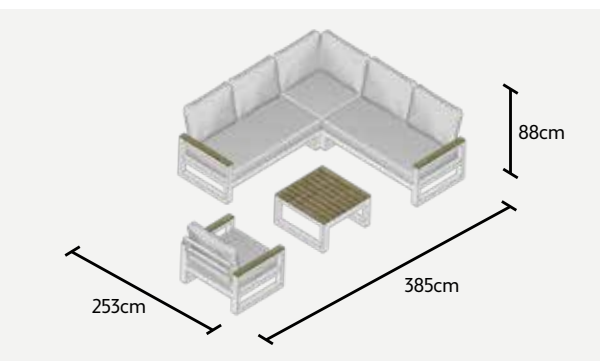

MALLORCA LOUNGE SETS

MEASUREMENTS REPRESENT THE SIZE WITH 20CM BETWEEN THE ELEMENTS

LOUNGE SET

CORNER SET