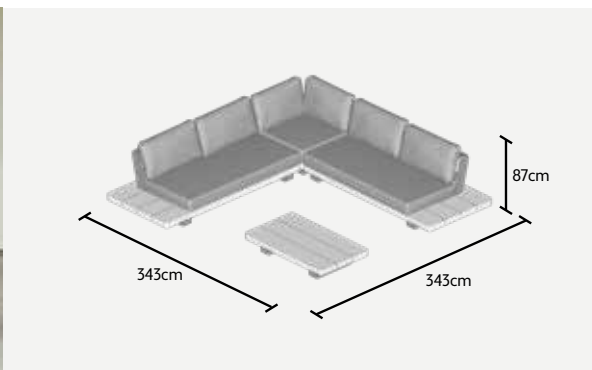

MEASUREMENTS REPRESENT THE SIZE WITH 20CM BETWEEN THE ELEMENTS

CORNER SET

LIFE PROTECTION COVER 18
DECO CUSHION 65x45 cm - 5x

CORNER SET SMALL

LIFE PROTECTION COVER 16
DECO CUSHION 65x45 cm - 4x

FITZ ROY ALUMINIUM LOUNGE OVERVIEW