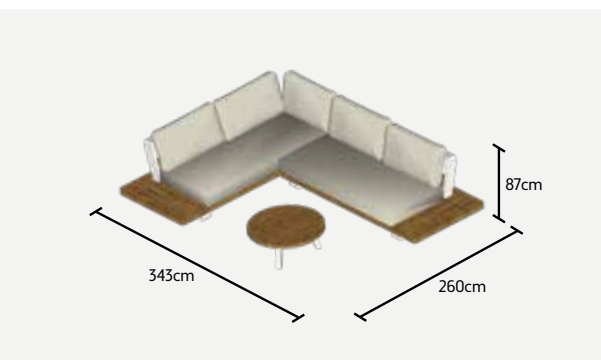

CORNER SET SMALL

PROTECTION COVER ON TEAK IS NOT RECOMMENDED
DECO CUSHION 65x45 cm - 4x