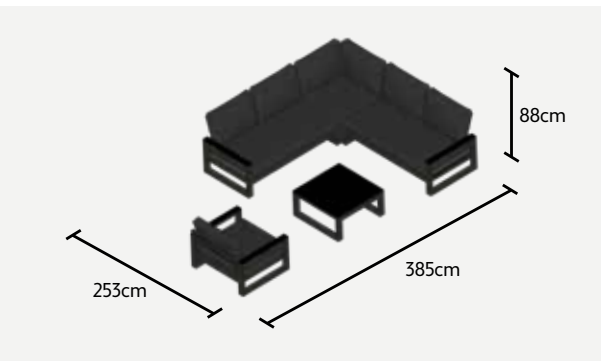

POLYWOOD

MALLORCA
LOUNGE SET

MALLORCA LOUNGE SETS

MEASUREMENTS REPRESENT THE SIZE WITH 20CM BETWEEN THE ELEMENTS

CORNER SET

LIFE PROTECTION COVER 06 + 09 + 33
DECO CUSHION 35x45 cm - 4x DECO CUSHION 45x45 cm - 3x