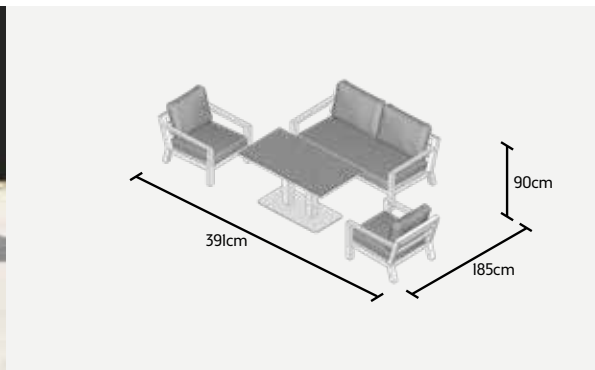

LIFE PROTECTION COVER 04 + 06 + 32
DECO CUSHION 35x45 cm - 4x DECO CUSHION 45x45 cm - 3x

CORNER SET WITH HIGH ARM

LIFE PROTECTION COVER 10 + 32
DECO CUSHION 35x45 cm - 6x

LOUNGE SET

LIFE PROTECTION COVER 46
DECO CUSHION 35x45 cm - 4x