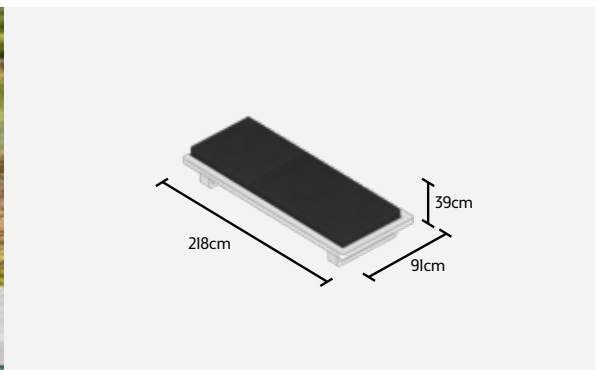

SUN LOUNGER

LIFE PROTECTION SUNLOUNGER COVER 45

SUN LOUNGER

LIFE PROTECTION SUNLOUNGER COVER 45

FITZ ROY ALUMINIUM SUN LOUNGERS

SUN LOUNGER

LAVA

FRAME SEATING