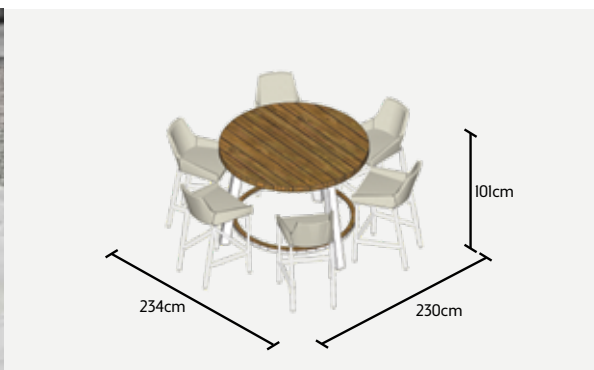

TEXAS WITH NUNA BAR CHAIRS

PROTECTION COVER ON TEAK IS NOT RECOMMENDED
NOTE: NUNA SEATS WILL BE MIST GREY SOLTEX