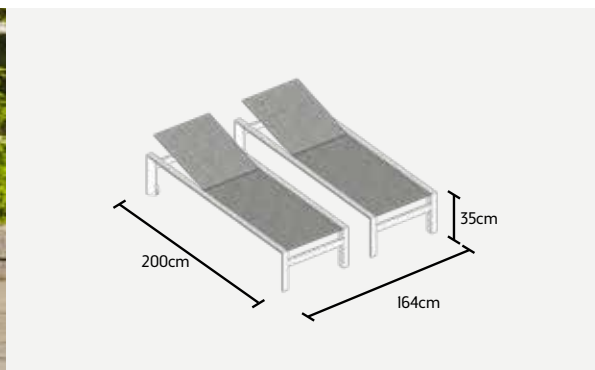

DELTA SUN LOUNGER SET

MEASUREMENTS REPRESENT THE SIZE
WITH 20CM BETWEEN ELEMENTS

SUN LOUNGER HIGH

LIFE PROTECTION COVER 31
SUN LOUNGER CUSHION - 2x

SUN LOUNGER

LIFE PROTECTION COVER 31
SUN LOUNGER CUSHION - 2x