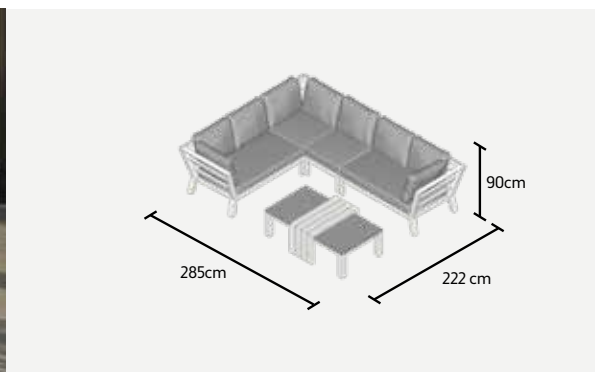

TIMBER LOUNGE SETS

MEASUREMENTS REPRESENT THE SIZE WITH 20CM BETWEEN THE ELEMENTS

CORNER SET

CORNER SET WITH HIGH ARM

LOUNGE SET