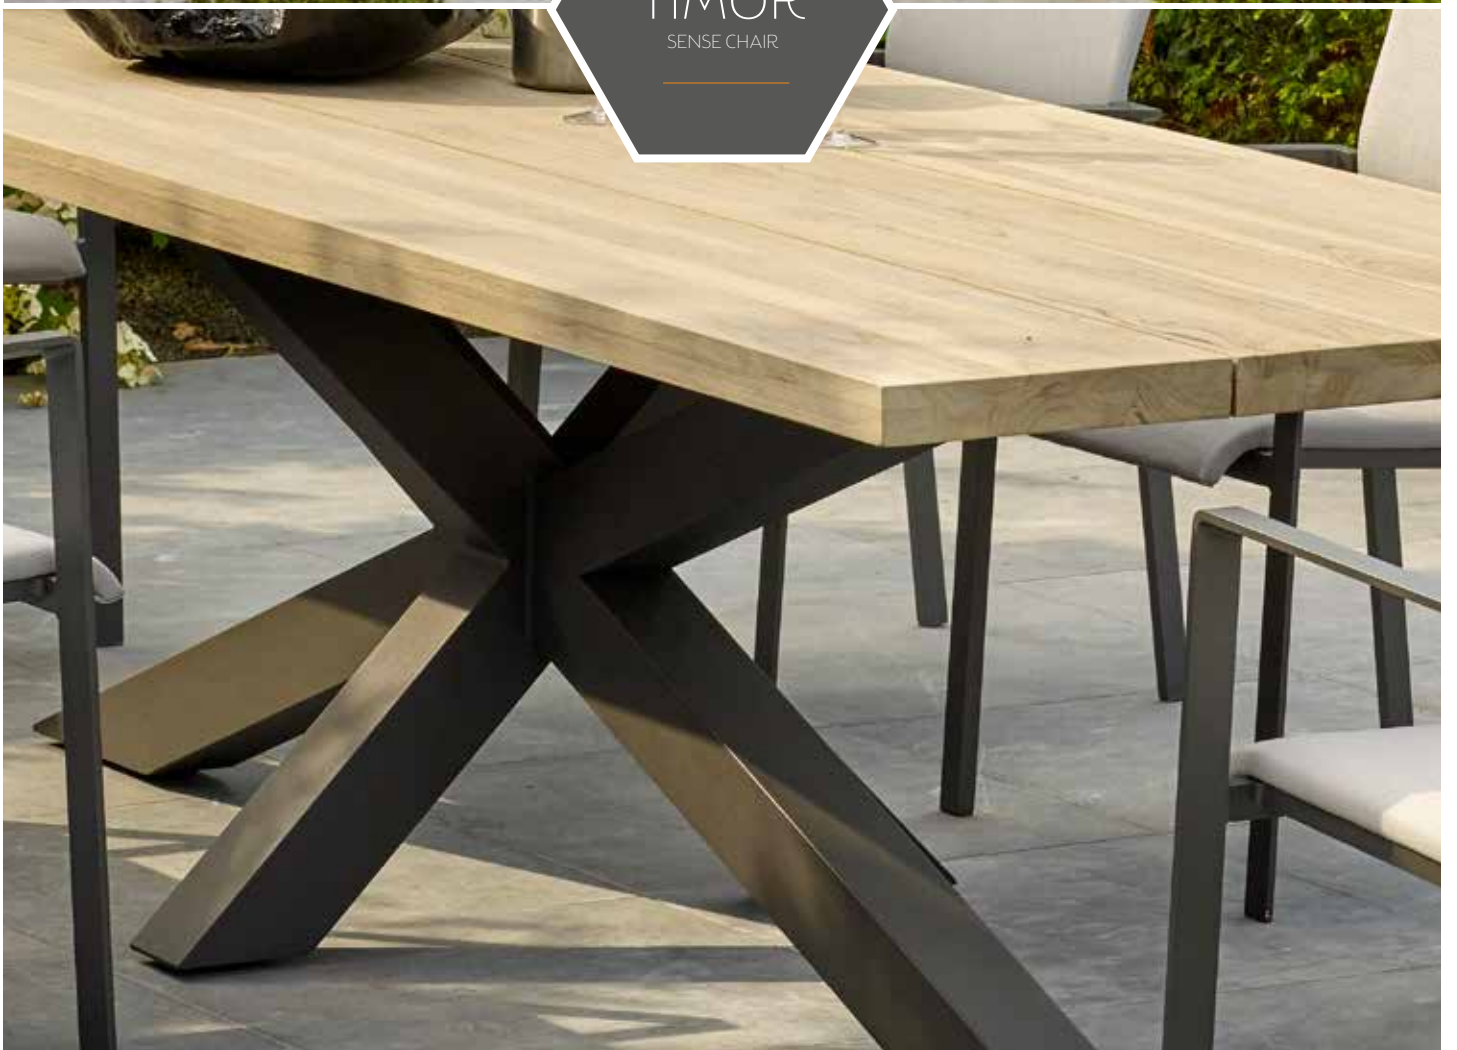

TIMOR
BLIXUM CHAIR

ALL WEATHER

ALUMINIUM

SVLK
TEAK WOOD

TIMOR
SENSE CHAIR

TIMOR DINING SETS

MEASUREMENTS REPRESENT THE SIZE WHEN SEATED

TIMOR WITH SENSE CHAIRS