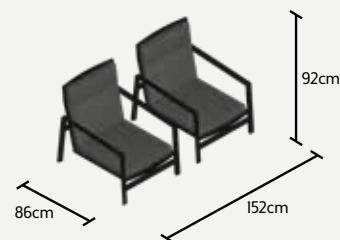

ADJUSTABLE
BACK REST

BONDI RELAX OVERVIEW

MEASUREMENTS REPRESENT THE SIZE WITH 20CM BETWEEN THE ELEMENTS

RELAX CHAIRS

DIAMOND DECO CUSHION 35x45 cm - 2x

COMBINATION

LAVA

FRAME