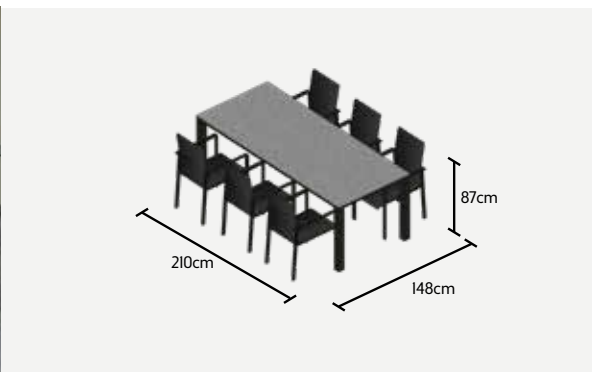

CONCEPT DINING SETS

MEASUREMENTS REPRESENT
THE SIZE WHEN SEATED

CONCEPT WITH SENSE CHAIRS

LIFE PROTECTION COVER 40

CONCEPT WITH PRIMAVERA STACKABLE CHAIRS

PROTECTION COVER ON TEAK IS NOT RECOMMENDED
PRIMAVERA CUSHION - 6x