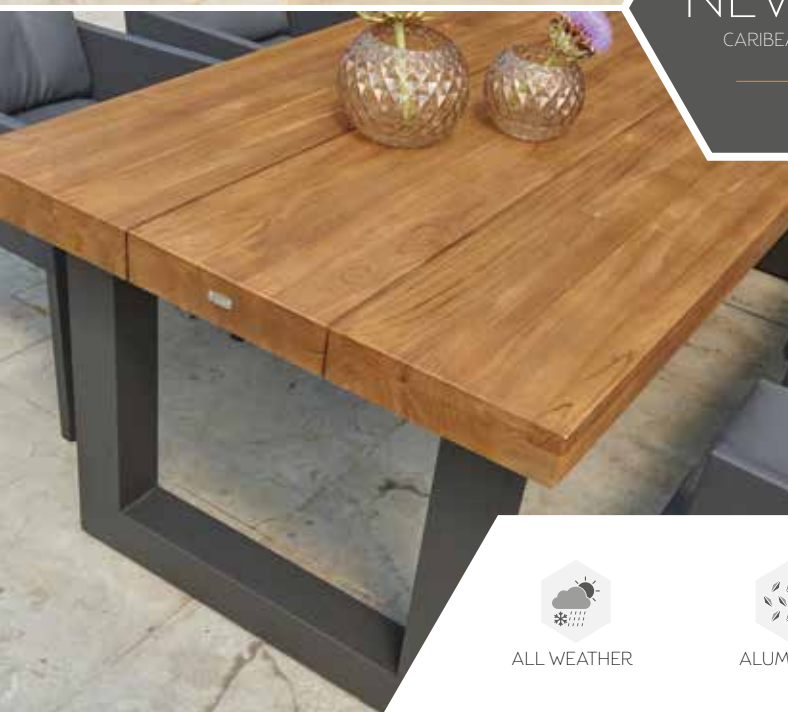

RECOMMENDED MAINTENANCE PRODUCTS

ALL INFORMATION ON MATERIALS AND MAINTENANCE CAN BE FOUND AT THE END OF THE CATALOGUE

NEVADA DINING

NEVADA

CARIBEAN CHAIR

ALL WEATHER

ALUMINIUM

SVLK
TEAK WOOD