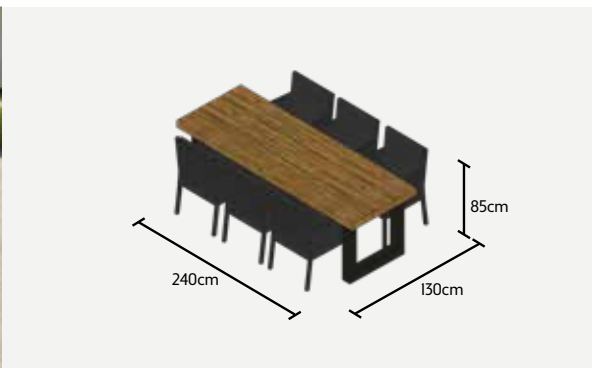

ALL WEATHER

ALUMINIUM

SVLK
TEAK WOOD

NEVADA

CANADA BAR CHAIR

NEVADA DINING SETS

MEASUREMENTS REPRESENT THE SIZE WHEN SEATED

NEVADA WITH CARIBBEAN CHAIRS