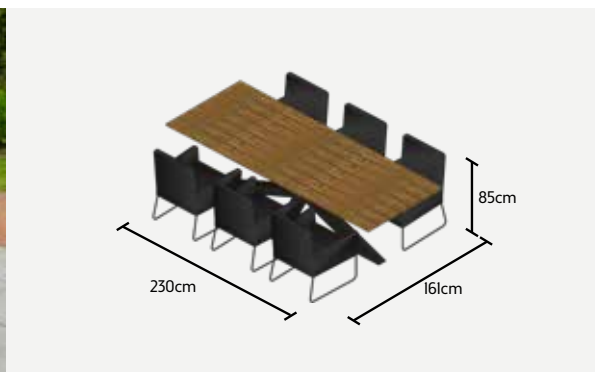

TIMOR DINING SETS

MEASUREMENTS REPRESENT THE SIZE WHEN SEATED

TIMOR WITH SENSE CHAIRS

PROTECTION COVER ON TEAK IS NOT RECOMMENDED

TIMOR WITH BLIXUM CHAIRS

PROTECTION COVER ON TEAK IS NOT RECOMMENDED

TIMOR WITH SENSE CHAIRS

PROTECTION COVER ON TEAK IS NOT RECOMMENDED