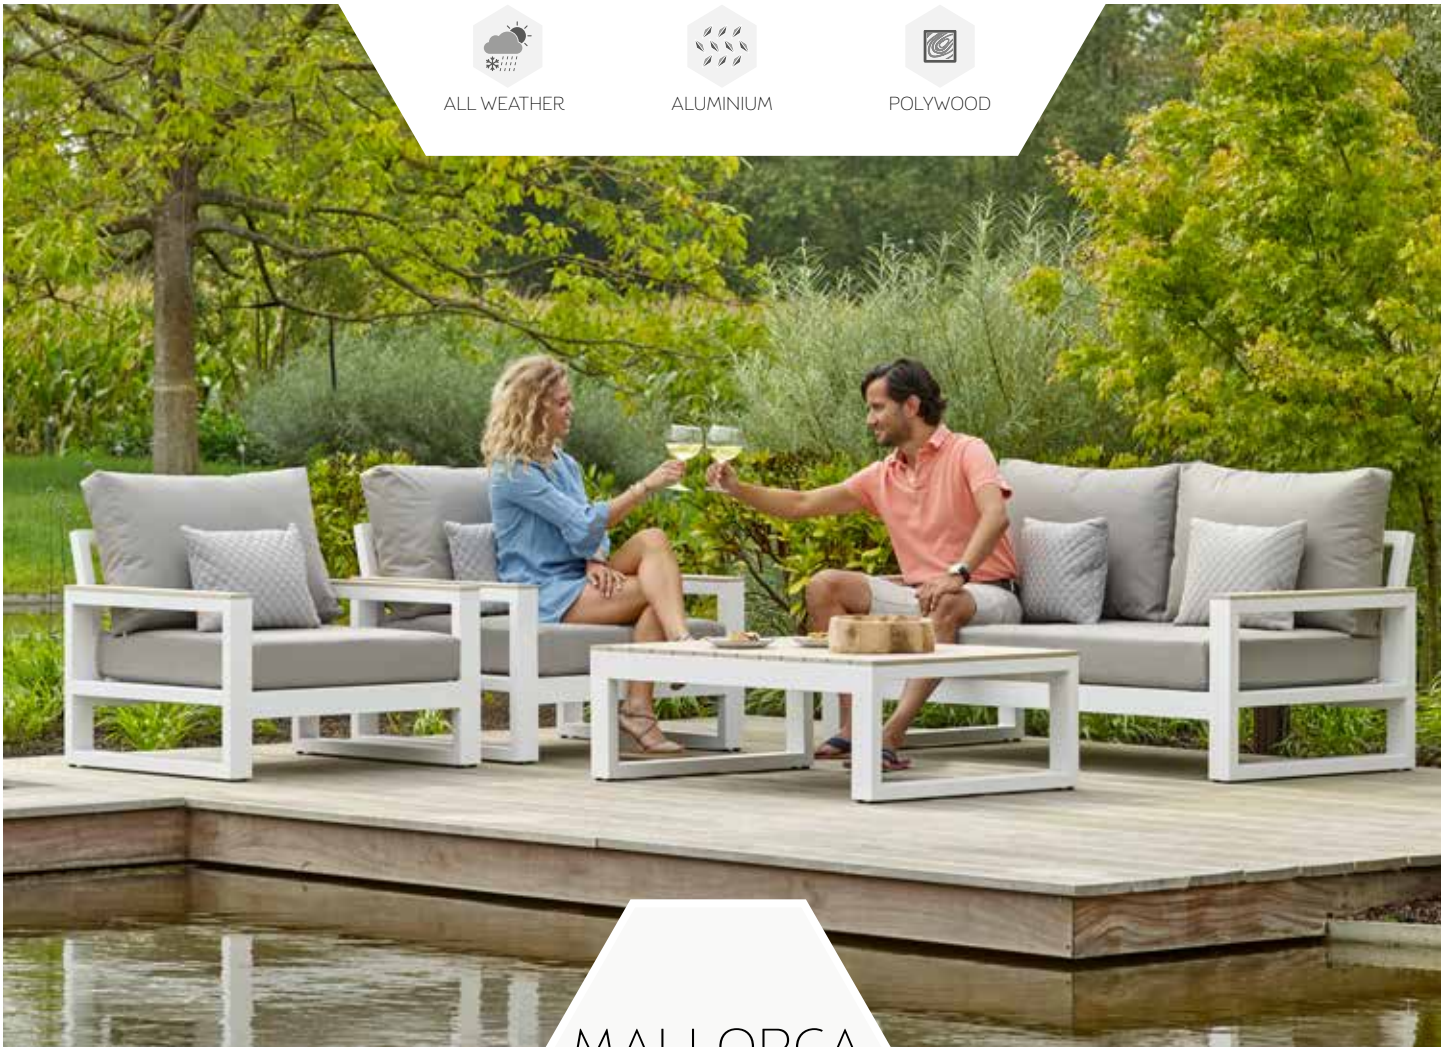

ALL WEATHER

ALUMINIUM

POLYWOOD