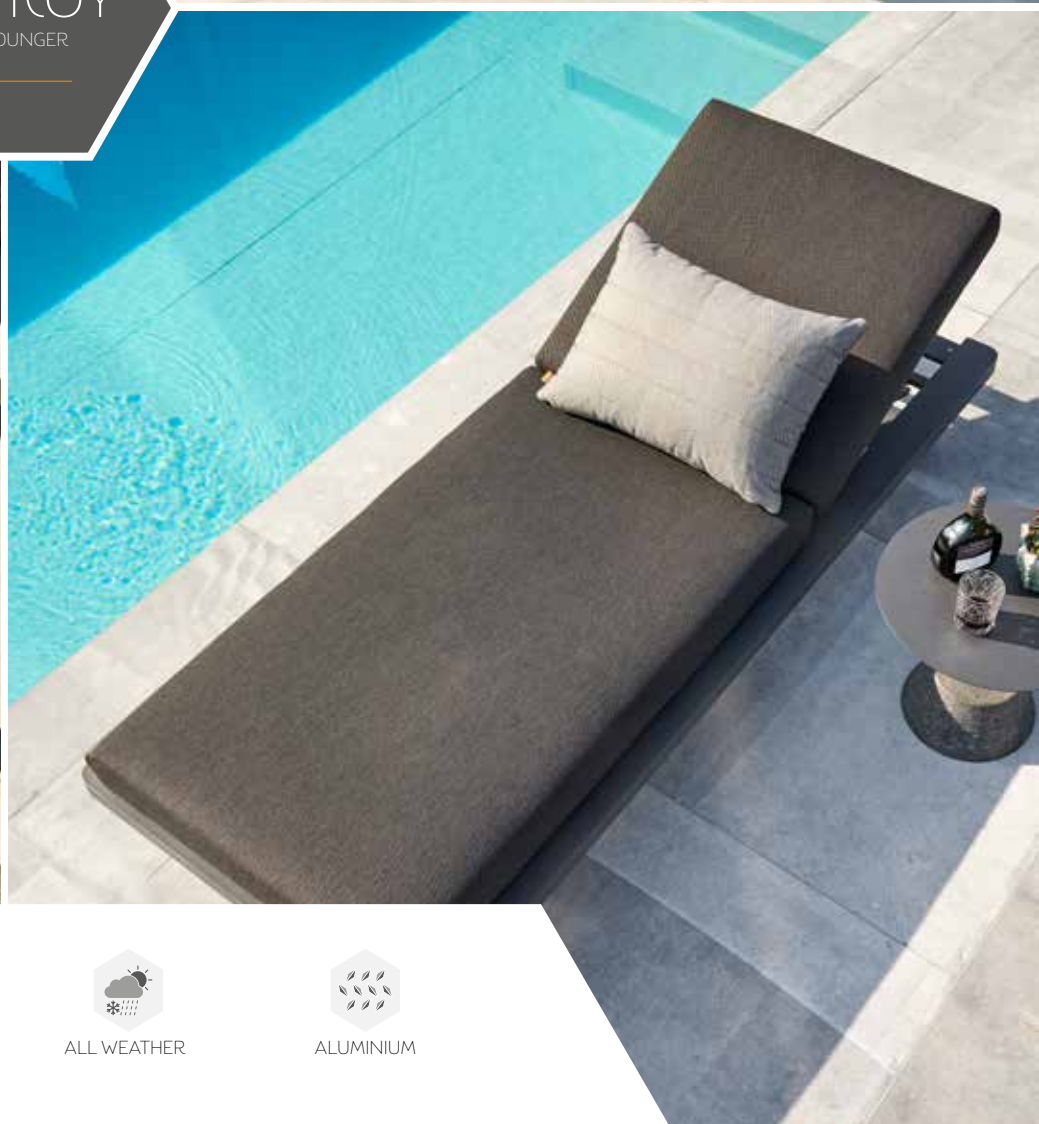

RECOMMENDED MAINTENANCE PRODUCTS

ALL INFORMATION ON MATERIALS AND MAINTENANCE CAN BE FOUND AT THE END OF THE CATALOGUE

FITZ ROY SUN LOUNGER

FITZ ROY

SUN LOUNGER

ALL WEATHER

ALUMINIUM

FITZ ROY SUN LOUNGER OVERVIEW