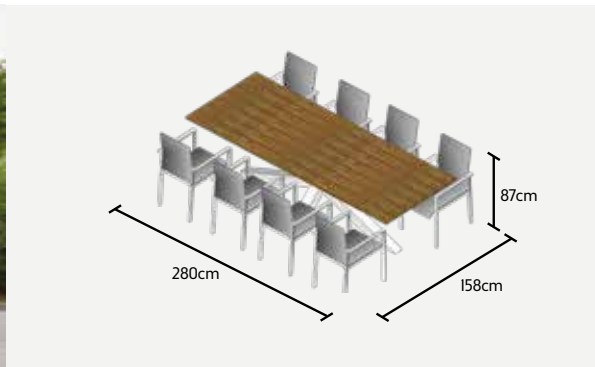

TIMOR DINING SETS

MEASUREMENTS REPRESENT THE SIZE WHEN SEATED

TIMOR WITH SENSE CHAIRS

PROTECTION COVER ON TEAK IS NOT RECOMMENDED

TIMOR WITH BLIXUM CHAIRS

PROTECTION COVER ON TEAK IS NOT RECOMMENDED

TIMOR WITH SENSE CHAIRS

PROTECTION COVER ON TEAK IS NOT RECOMMENDED