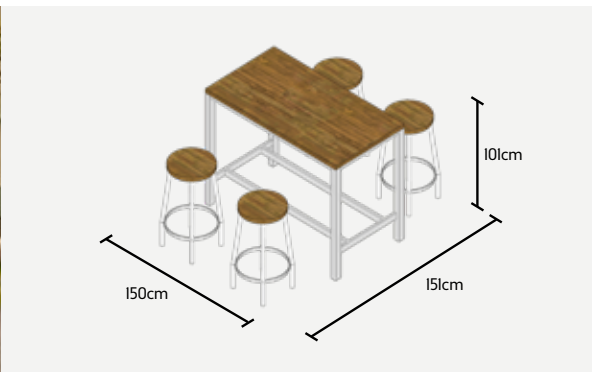

RECOMMENDED MAINTENANCE PRODUCTS

ALL INFORMATION ON MATERIALS AND MAINTENANCE CAN BE FOUND AT THE END OF THE CATALOGUE