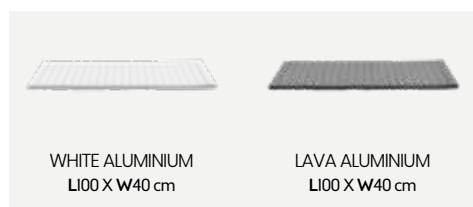

FLEXIBLE SERVING TRAY