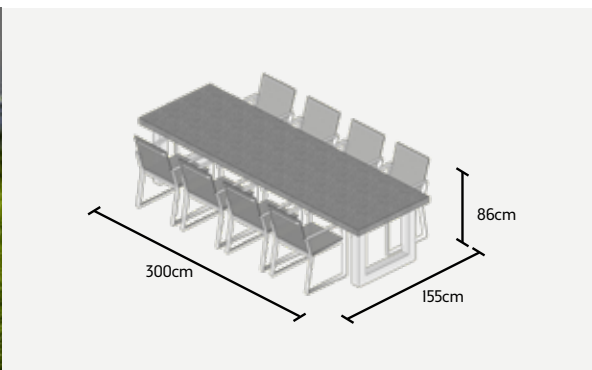

ALL WEATHER

ALUMINIUM

SVLK
TEAK WOOD

STELVIO
DENVER CHAIR

STELVIO DINING SETS

MEASUREMENTS REPRESENT
THE SIZE WHEN SEATED

STELVIO WITH PRIMAVERA CHAIRS

LIFE PROTECTION COVER 43
PRIMAVERA CUSHION - 8x