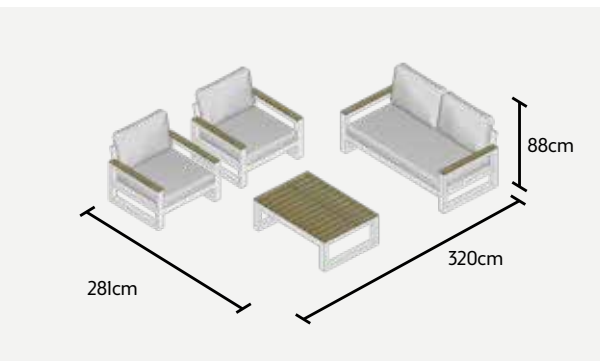

MALLORCA LOUNGE SETS

MEASUREMENTS REPRESENT THE SIZE WITH 20CM BETWEEN THE ELEMENTS

LOUNGE SET

CORNER SET