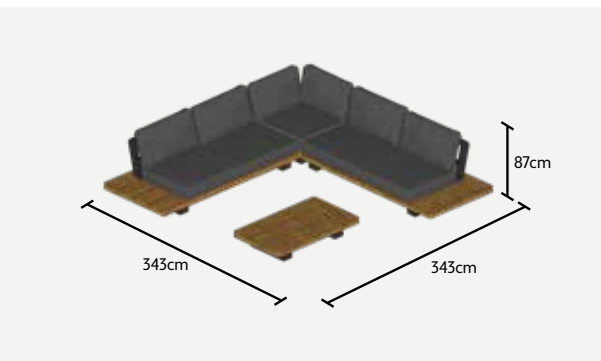

FITZ ROY
CORNER SET

ALL WEATHER

ALUMINIUM

SVLK
TEAK WOOD

FITZ ROY
CHAISE AND BENCH

FITZ ROY LOUNGE SETS

MEASUREMENTS REPRESENT THE SIZE WITH 20CM BETWEEN THE ELEMENTS

CORNER SET