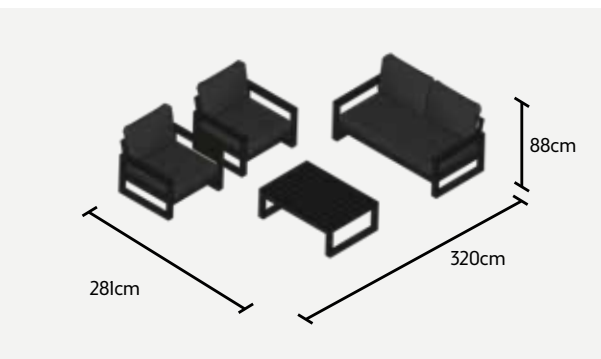

MALLORCA LOUNGE SETS

MEASUREMENTS REPRESENT THE SIZE WITH 20CM BETWEEN THE ELEMENTS

CORNER SET

LIFE PROTECTION COVER 06 + 09 + 33
DECO CUSHION 35x45 cm - 4x   DECO CUSHION 45x45 cm - 3x

LOUNGE SET

LIFE PROTECTION COVER 29
DIAMOND DECO CUSHION 35x45 cm - 4x