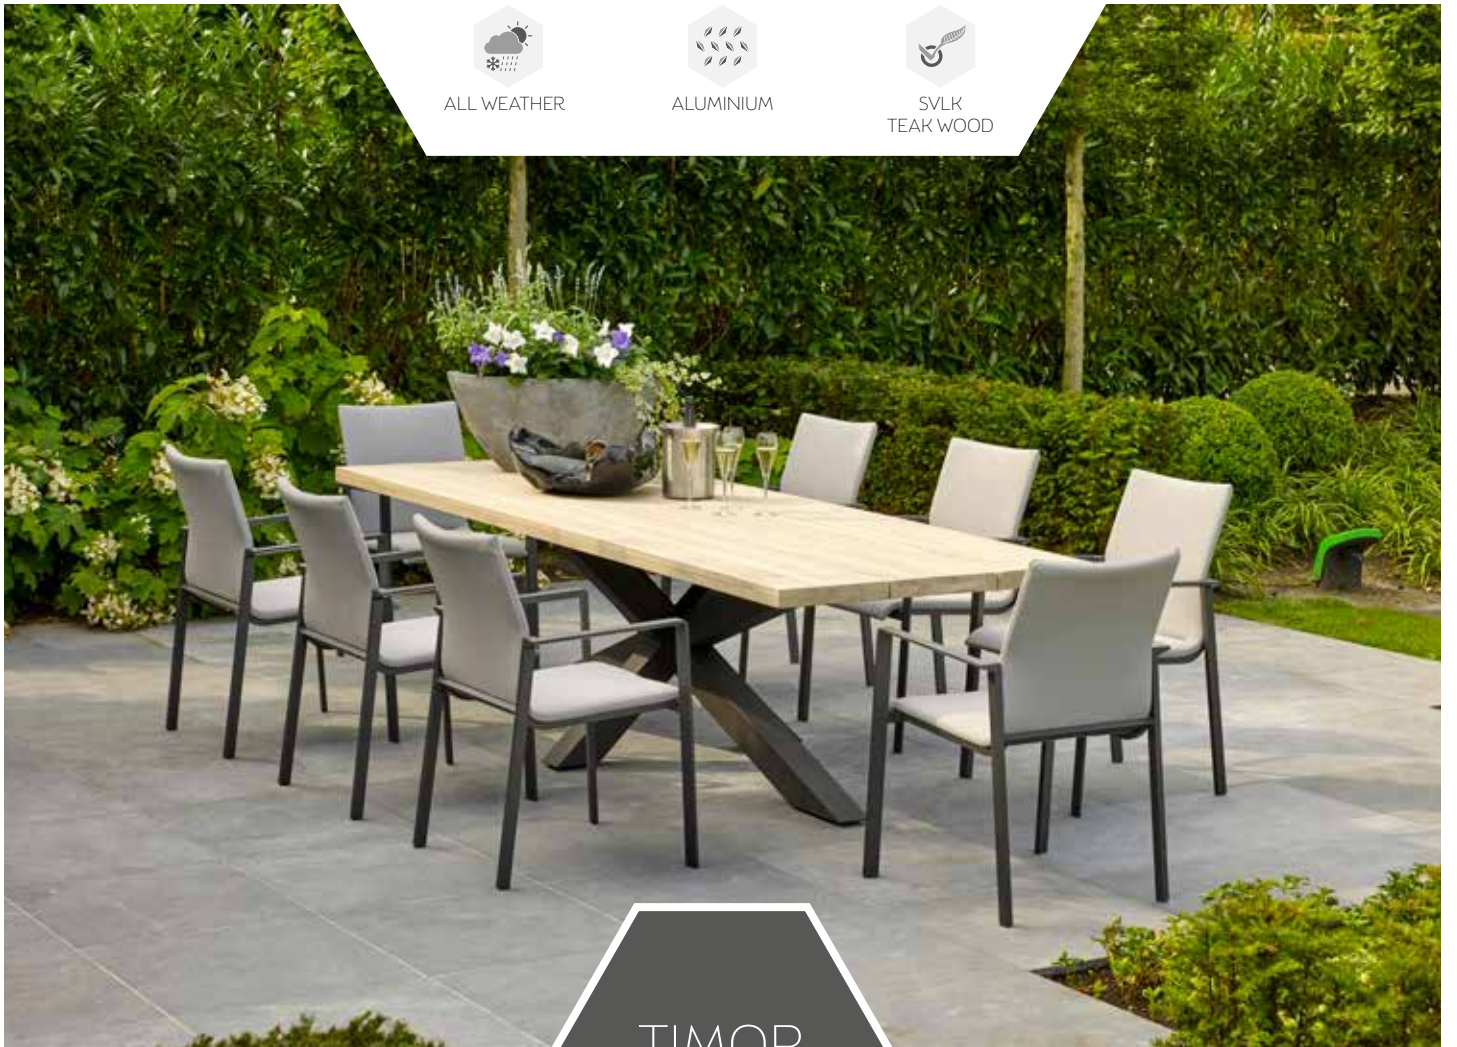

TIMOR
BLIXUM CHAIR

ALL WEATHER

ALUMINIUM

SVLK
TEAK WOOD

TIMOR
SENSE CHAIR

TIMOR DINING SETS

MEASUREMENTS REPRESENT THE SIZE WHEN SEATED

TIMOR WITH SENSE CHAIRS