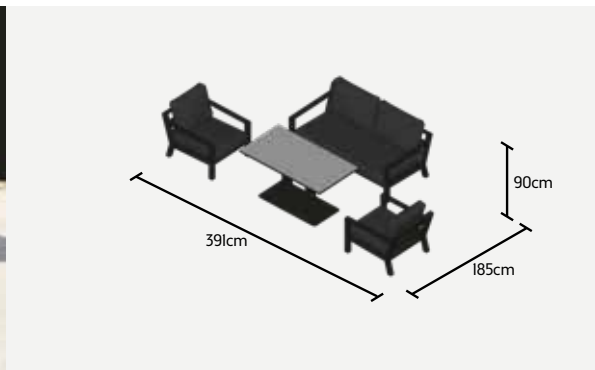

ALUMINIUM

CERAMIC

ADJUSTABLE
TABLE

TIMBER
LOUNGE SET

TIMBER LOUNGE SETS

MEASUREMENTS REPRESENT THE SIZE WITH 20CM BETWEEN THE ELEMENTS

CORNER SET

LIFE PROTECTION COVER 04 + 06 + 32
DECO CUSHION 35x45 cm - 4x DECO CUSHION 45x45 cm - 3x

CORNER SET WITH HIGH ARM

LIFE PROTECTION COVER 10 + 32
DECO CUSHION 35x45 cm - 6x

LOUNGE SET

LIFE PROTECTION COVER 46
DECO CUSHION 35x45 cm - 4x

TIMBER LOUNGE OVERVIEW

CORNER SET

LAVA

FRAME	TABLE TOP	CUSHION	DECO CUSHION
			
LAVA ALUMINIUM	CONCRETE LOOK CERAMIC	CARBON ALL WEATHER	CARBON ALL WEATHER WHITE ALL WEATHER
OPEN BENCH RIGHT	CORNER	EXTENSION	OPEN BENCH LEFT
TIMBER L132 x D90 x H90 cm	TIMBER L90 x D90 x H90 cm	TIMBER L63 x D90 x H90 cm	TIMBER L132 x D90 x H90 cm
			

HALF FOOTSTOOL

TIMBER
L69 x D35 x H40 cm

COFFEE TABLE

ZEB - ADJUSTABLE
L140 x W75 x H48/74 cm

CORNER SET WITH HIGH ARM

WHITE

FRAME	TABLE TOP	CUSHION	DECO CUSHION
			
LAVA ALUMINIUM	CONCRETE LOOK CERAMIC	CARBON ALL WEATHER	CARBON ALL WEATHER
BENCH RIGHT HIGH	CORNER	EXTENSION	BENCH LEFT HIGH
TIMBER L132 x D90 x H90 cm	TIMBER L90 x D90 x H90 cm	TIMBER L63 x D90 x H90 cm	TIMBER L132 x D90 x H90 cm
			