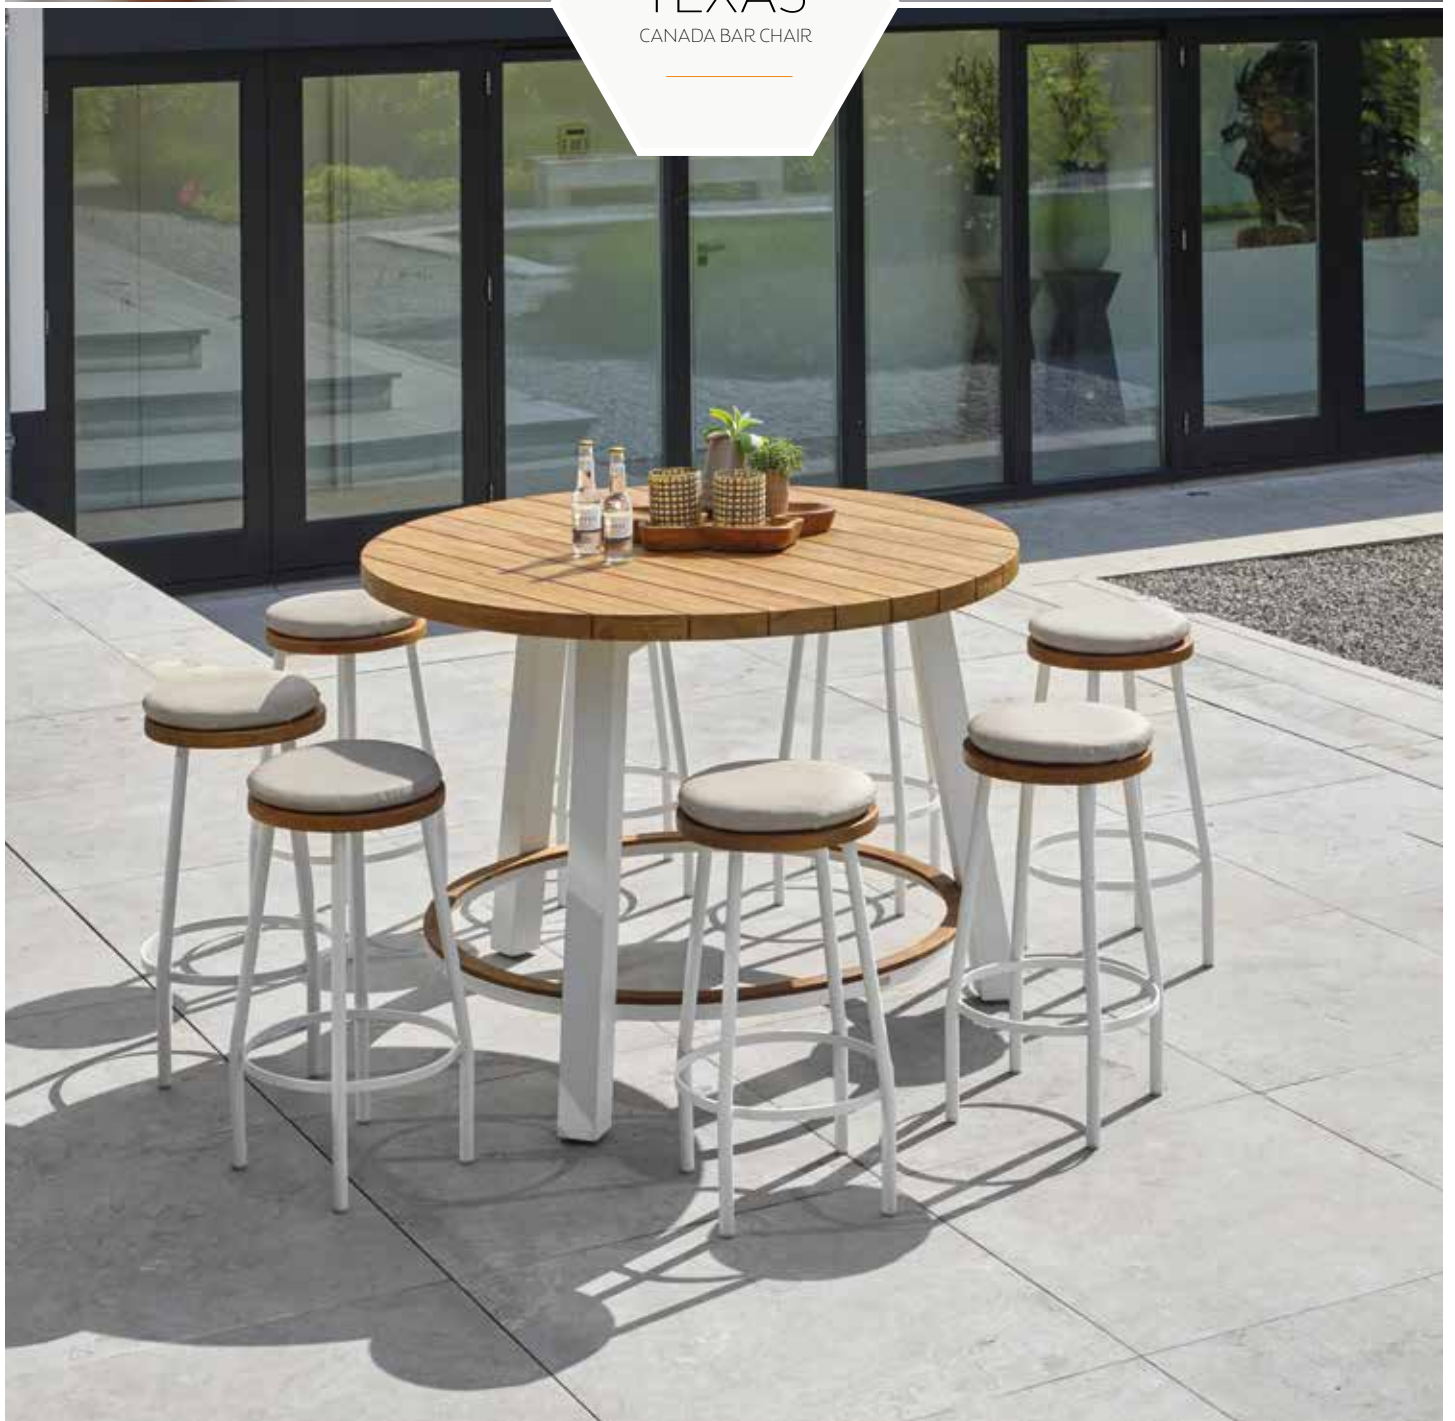

ALL WEATHER

ALUMINIUM

SVLK
TEAK WOOD

TEXAS

CANADA BAR CHAIR