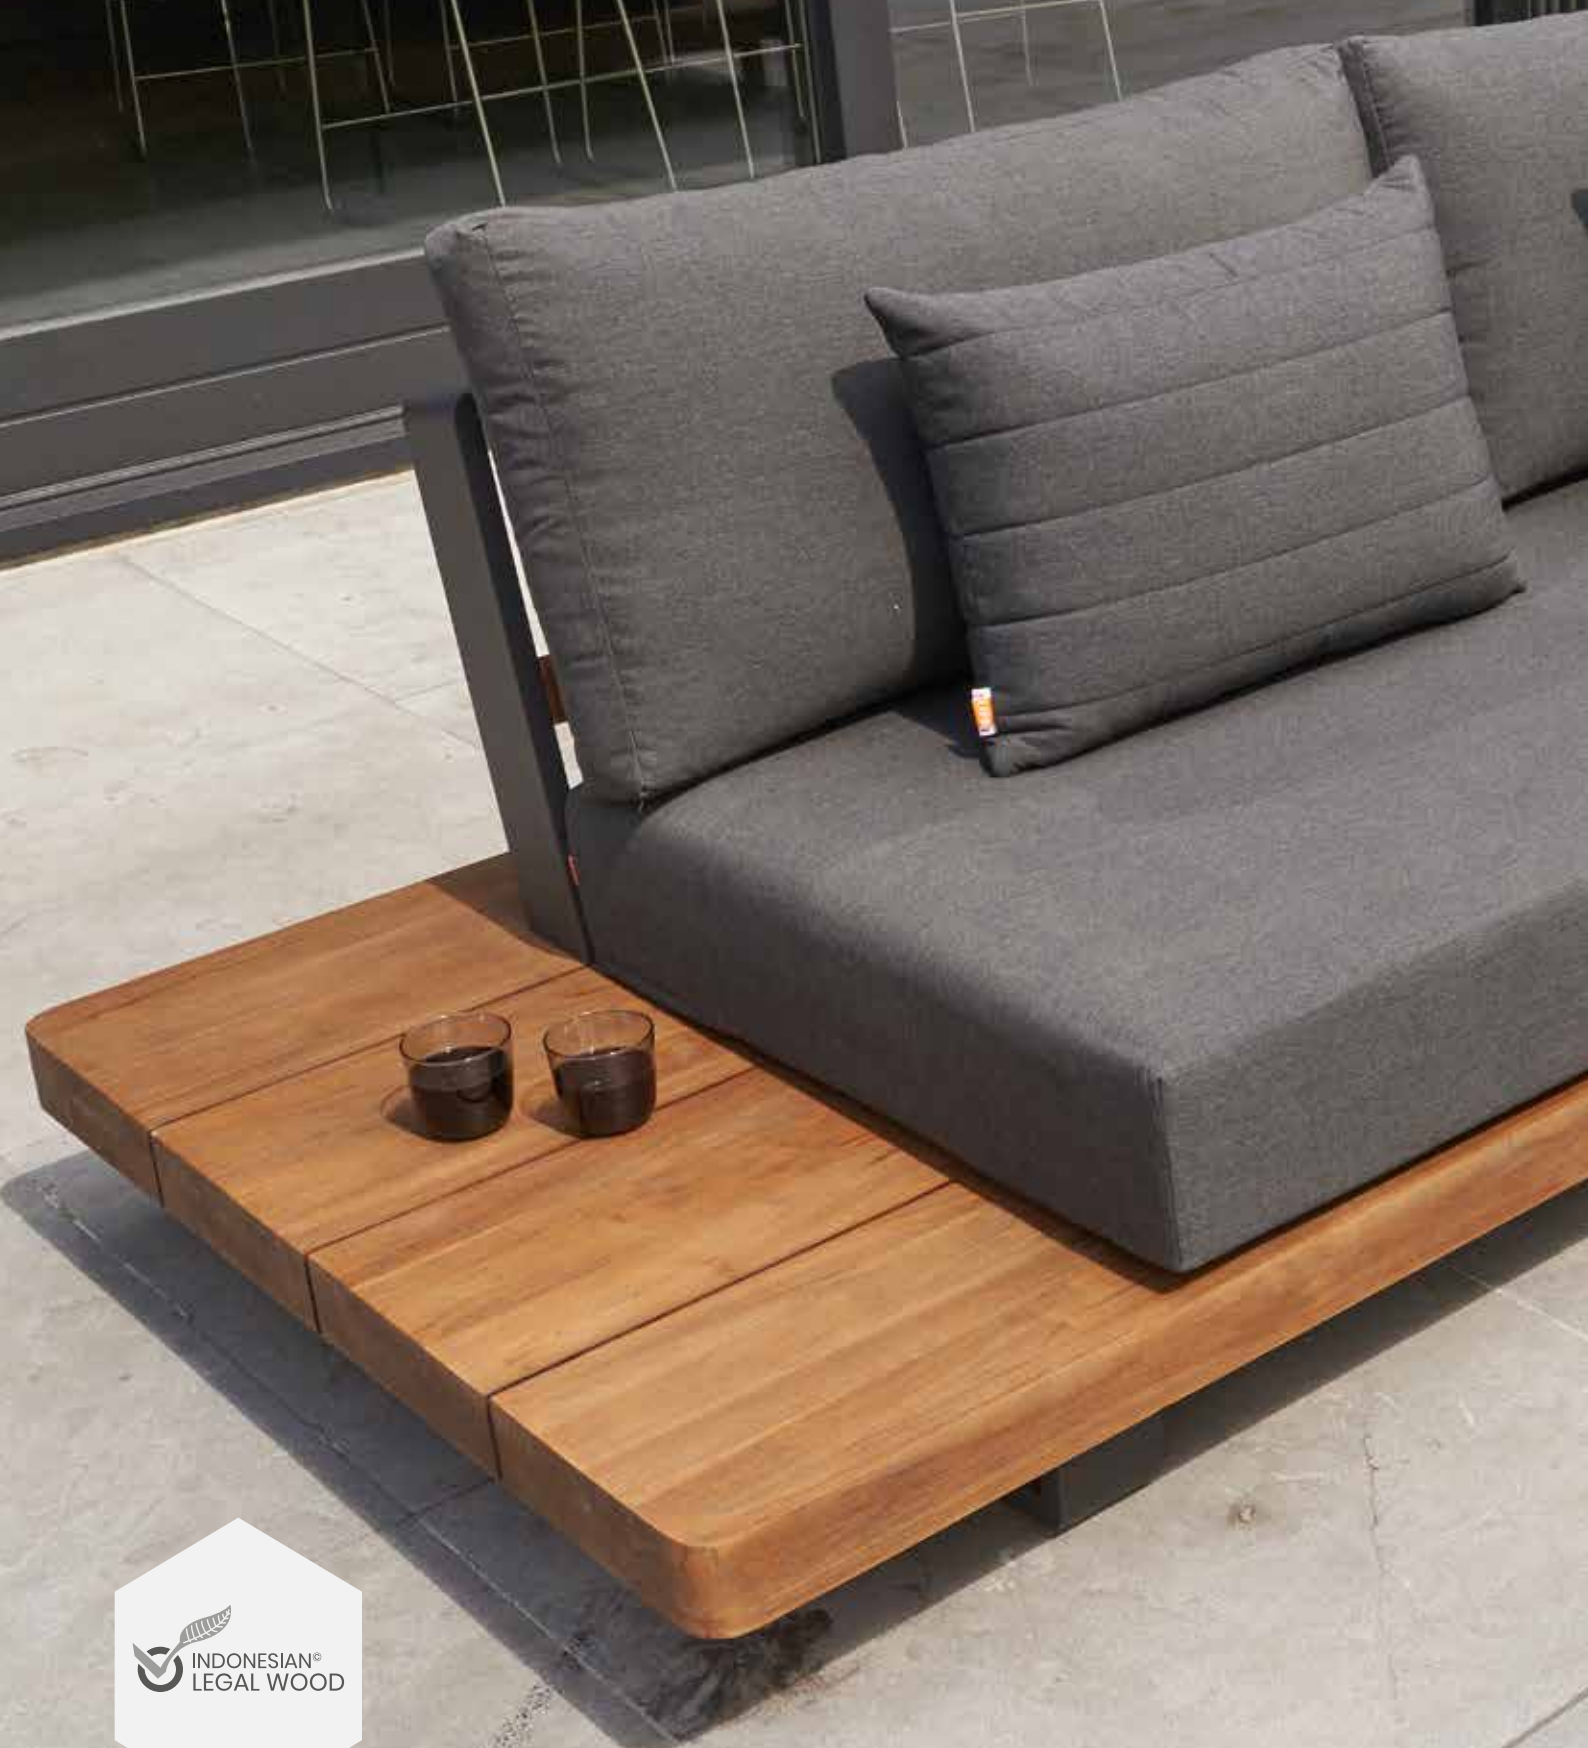

FITZ ROY LOUNGE TEAK