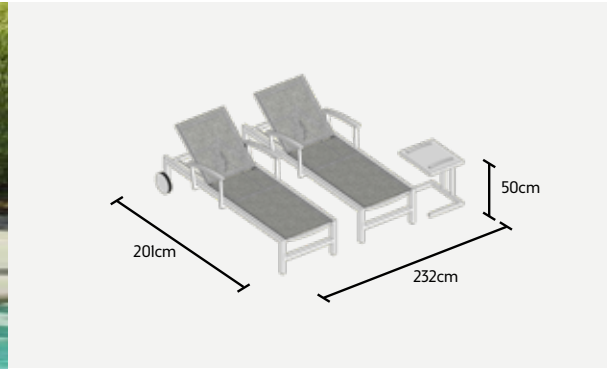

ALUMINIUM

ANABEL SUN LOUNGER OVERVIEW

MEASUREMENTS REPRESENT THE SIZE WITH 20CM BETWEEN ELEMENTS

SUN LOUNGERS

LIFE PROTECTION COVER 31

ANABEL COMBINATIONS

WHITE

FRAME	SEATING
WHITE ALUMINIUM	MOUSE GRAY ALL WEATHER