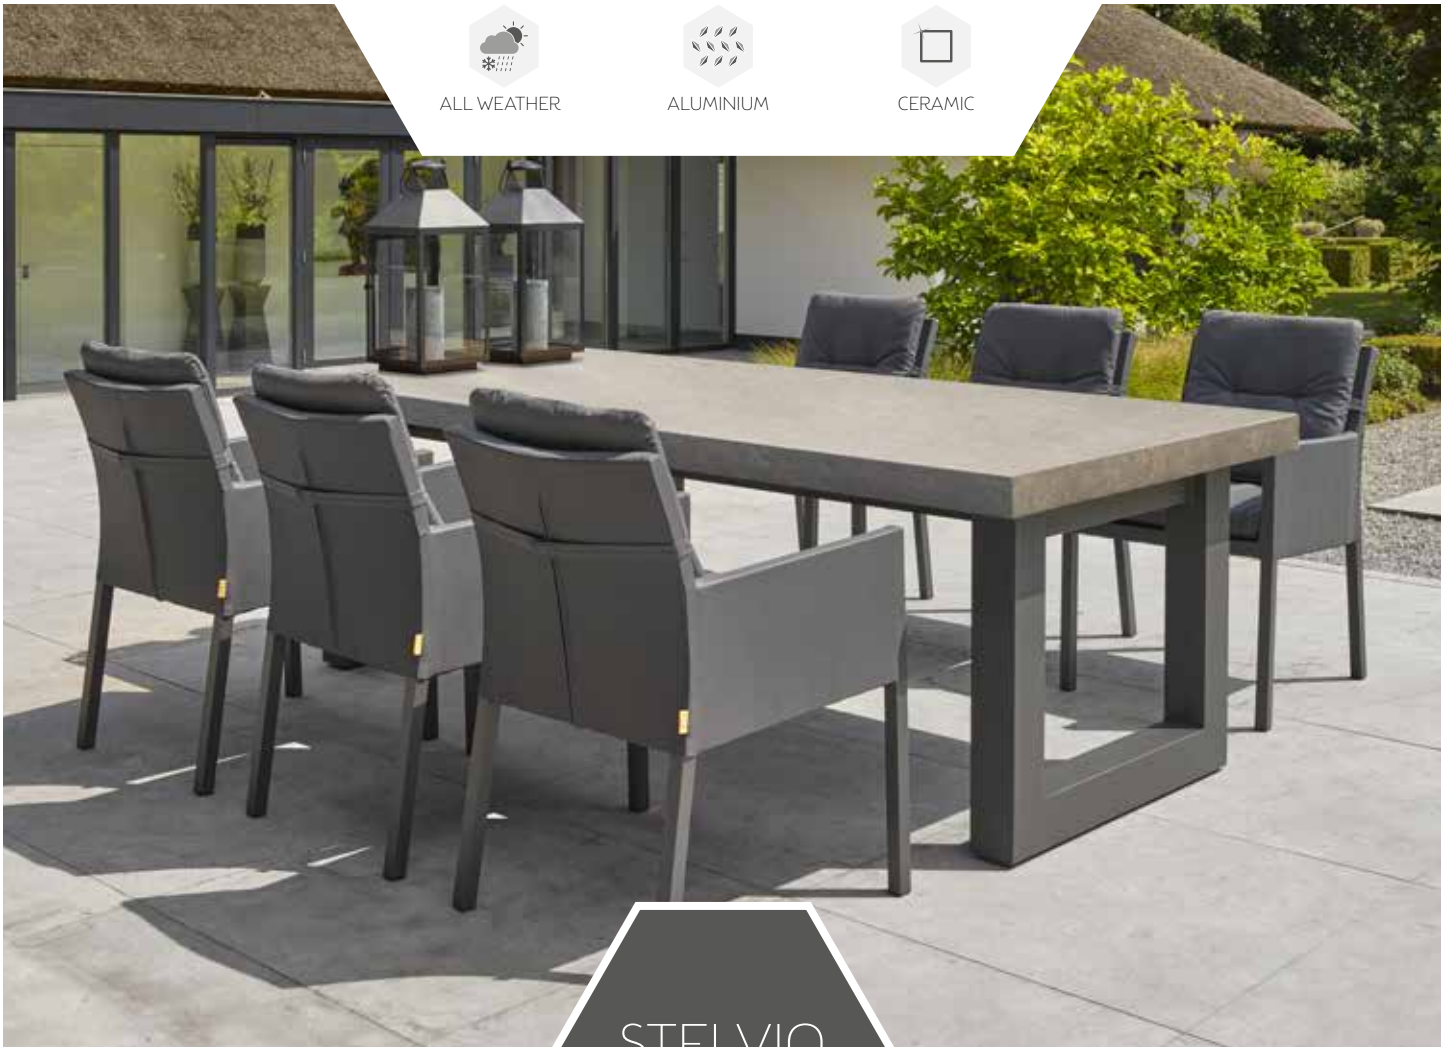

ALL WEATHER

ALUMINIUM

CERAMIC