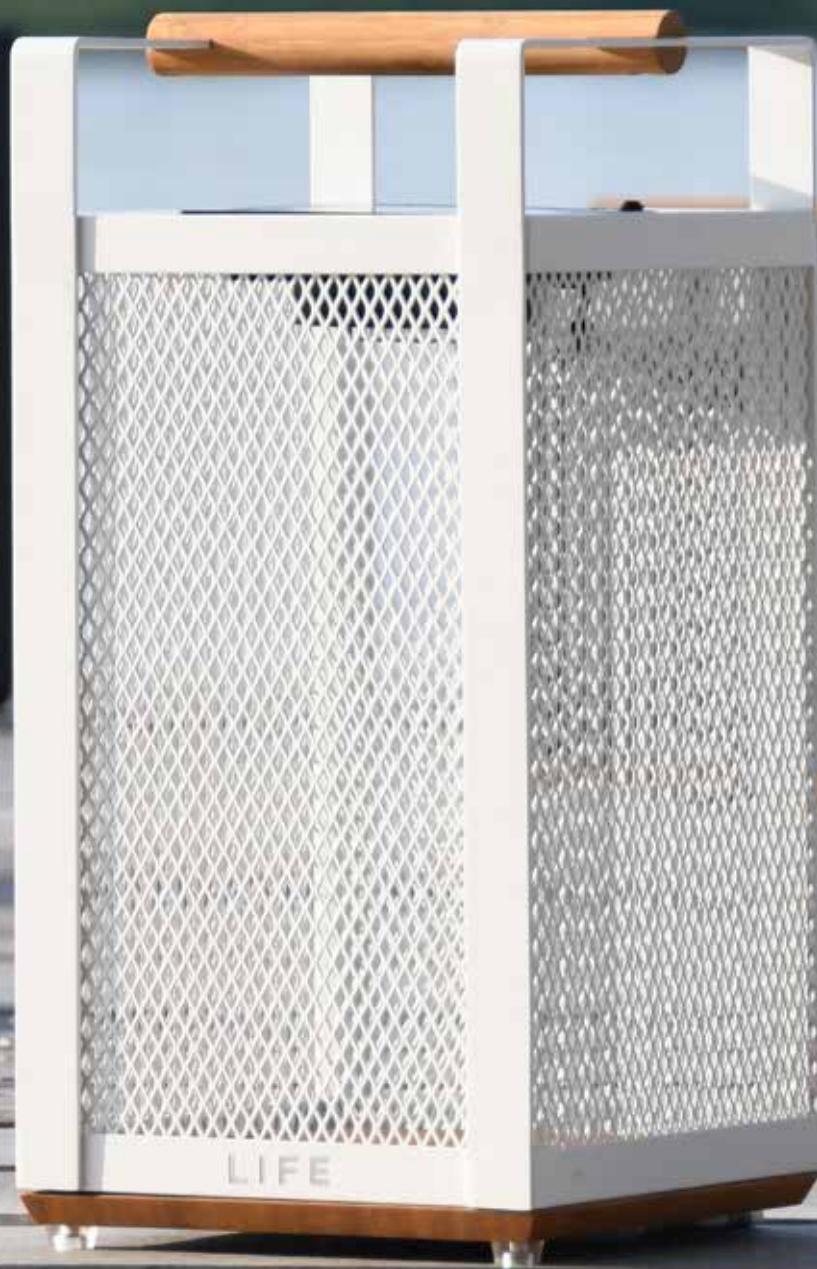

ALUMINIUM

LED LIGHT INCLUDED

SHINE LED LIGHT

SHINE LED LIGHT LOW

WHITE ALUMINIUM
W21 x D21 x H33 cm

LAVA ALUMINIUM
W21 x D21 x H33 cm

SHINE LED LIGHT HIGH

WHITE ALUMINIUM
W21 x D21 x H43 cm

LAVA ALUMINIUM
W21 x D21 x H43 cm