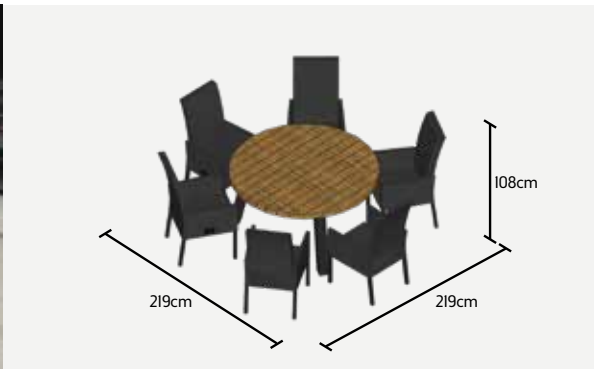

CANADA BAR CHAIR

TEXAS DINING SETS

MEASUREMENTS REPRESENT THE SIZE WHEN SEATED

TEXAS WITH ADJUSTABLE CARIBBEAN CHAIR

PROTECTION COVER ON TEAK IS NOT RECOMMENDED

TEXAS WITH CANADA BAR CHAIRS

PROTECTION COVER ON TEAK IS NOT RECOMMENDED
CANADA CUSHION - 8x