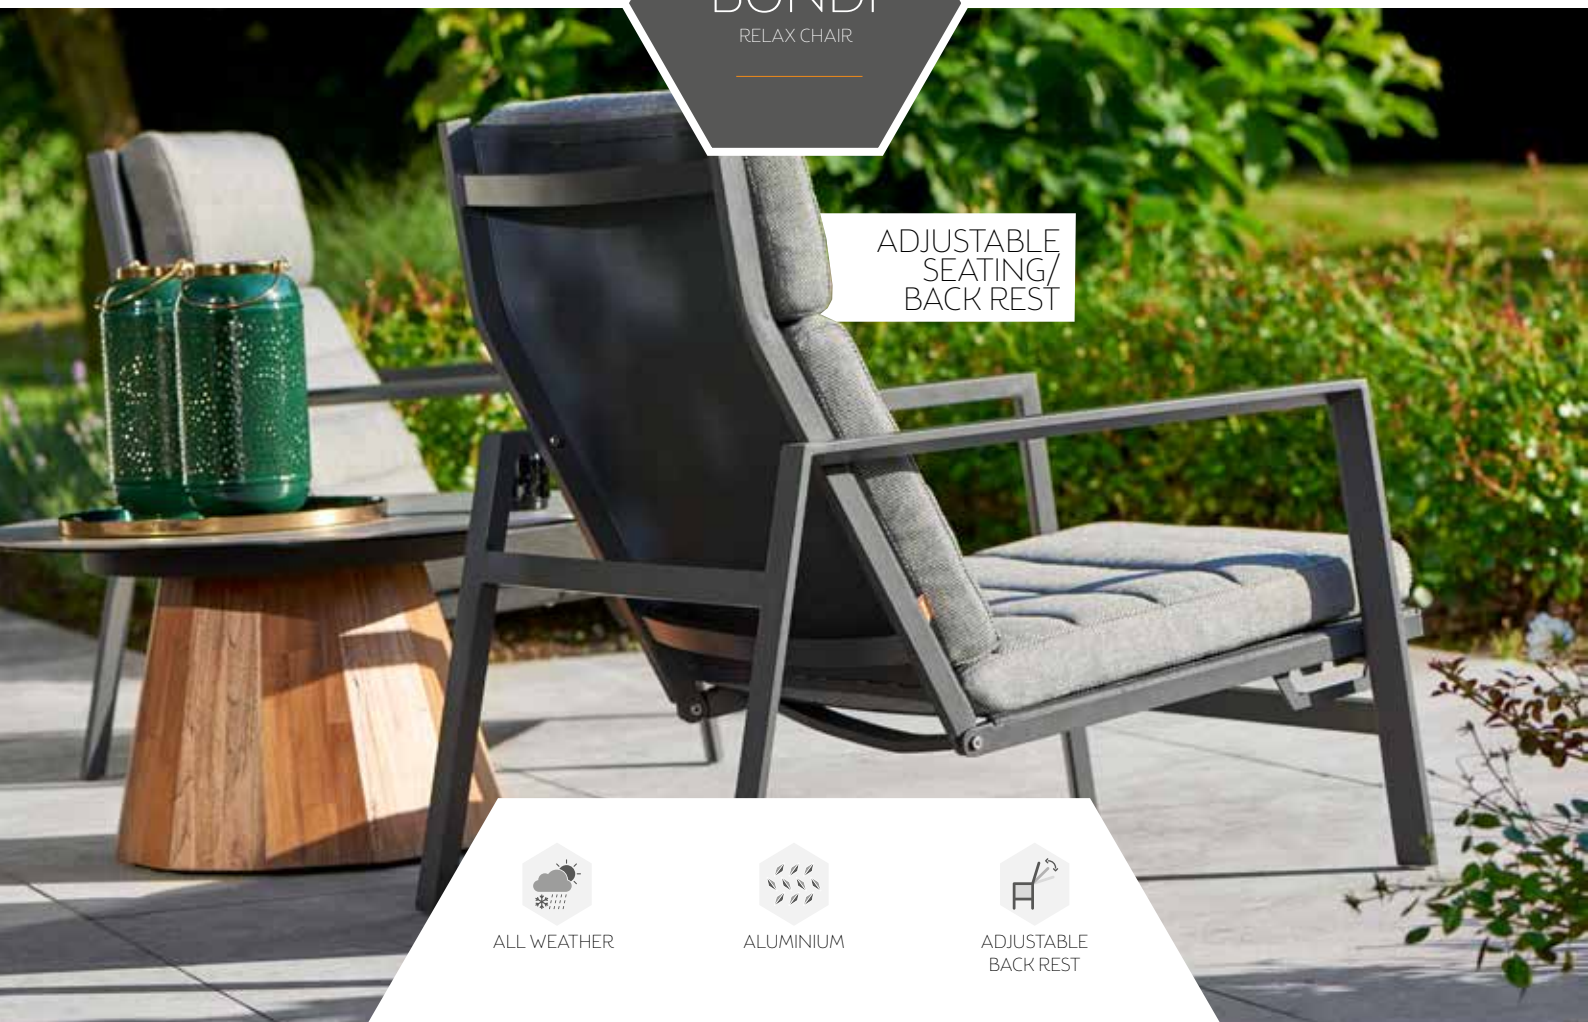

RECOMMENDED MAINTENANCE PRODUCTS

ALL INFORMATION ON MATERIALS AND MAINTENANCE CAN BE FOUND AT THE END OF THE CATALOGUE

BONDI RELAX

BONDI

RELAX CHAIR

ADJUSTABLE
SEATING/
BACK REST

ALL WEATHER

ALUMINIUM