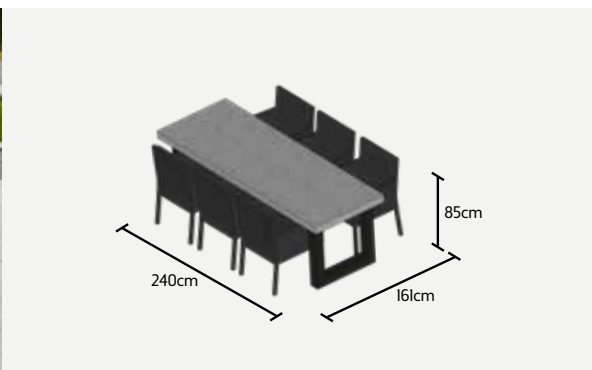

RECOMMENDED MAINTENANCE PRODUCTS

ALL INFORMATION ON MATERIALS AND MAINTENANCE CAN BE FOUND AT THE END OF THE CATALOGUE