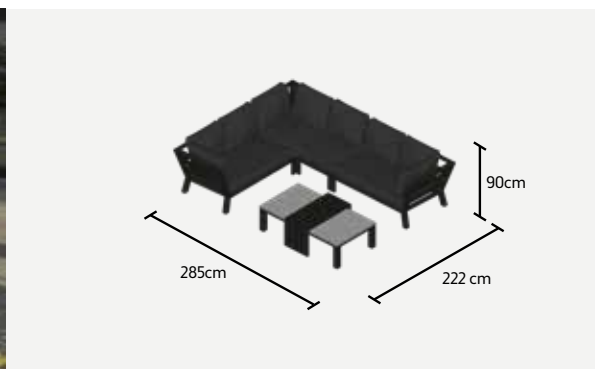

TIMBER LOUNGE SETS

MEASUREMENTS REPRESENT THE SIZE WITH 20CM BETWEEN THE ELEMENTS

CORNER SET

CORNER SET WITH HIGH ARM

LOUNGE SET