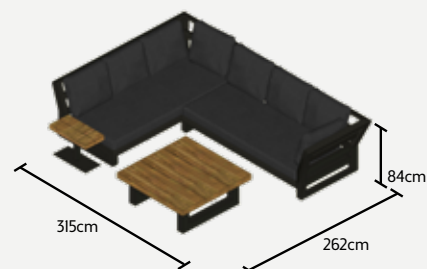

NEVADA LOUNGE SETS

MEASUREMENTS REPRESENT THE SIZE WITH 20CM BETWEEN THE ELEMENTS

CORNER SET