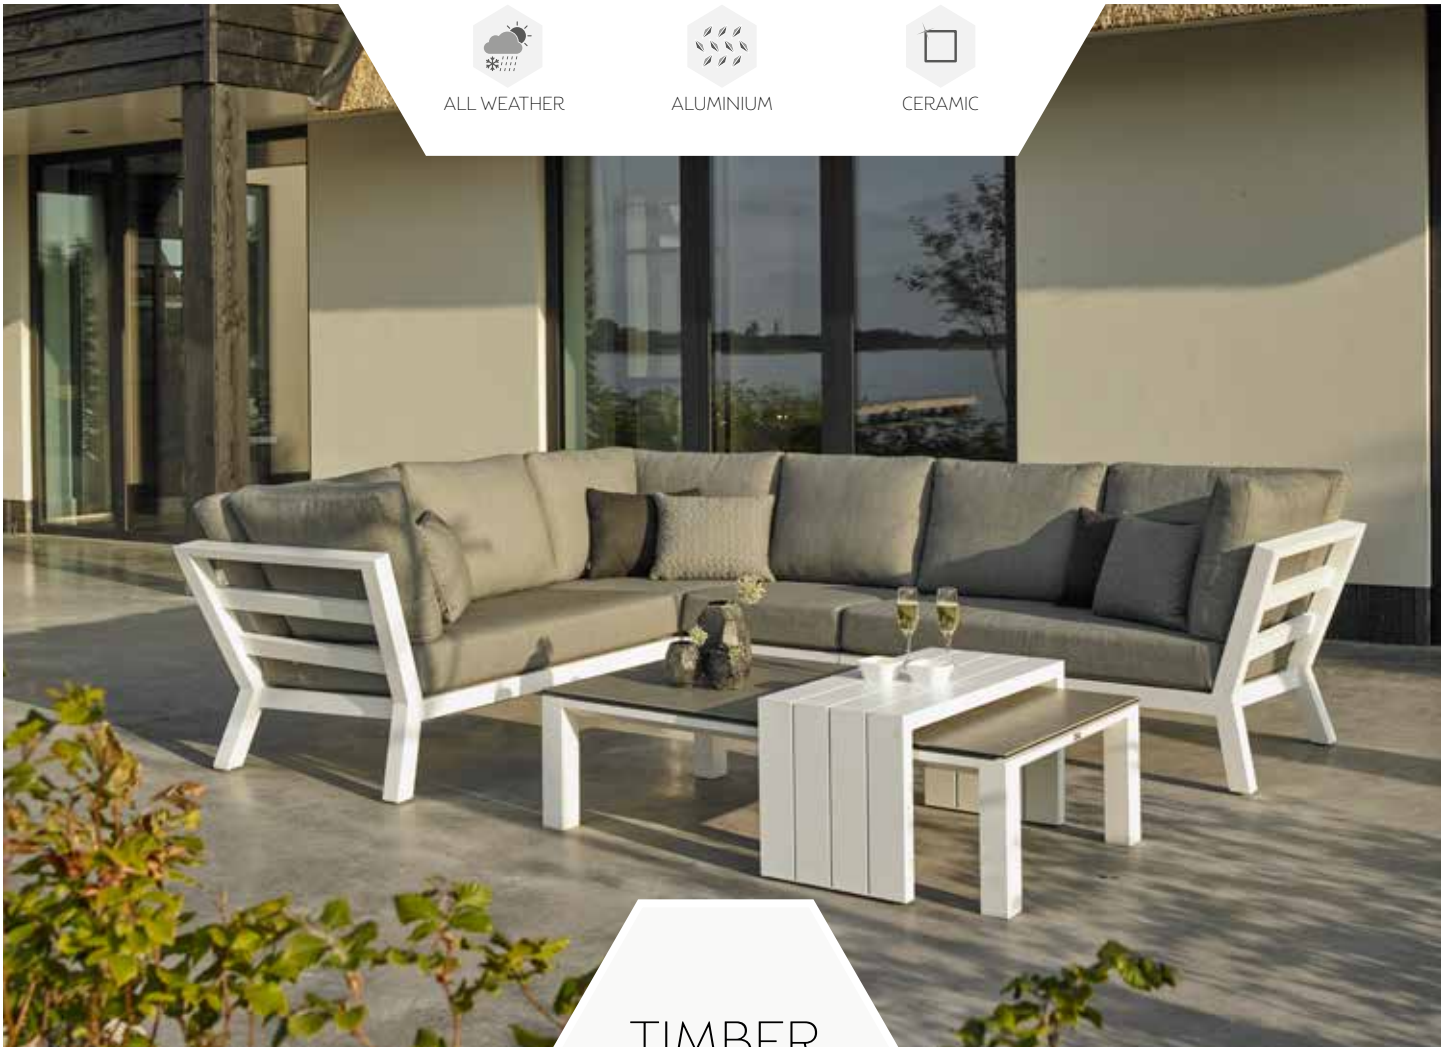

TIMBER
CORNER SET

HEIGHT
ADJUSTABLE

ALL WEATHER

ALUMINIUM

CERAMIC

TIMBER

CORNER SET WITH HIGH ARM

ALL WEATHER