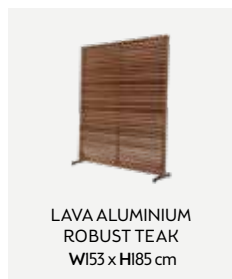

ROOM DIVIDER

JAVA
ROOM DIVIDER

SVLK TEAK WOOD

ALUMINIUM

JAVA ROOM DIVIDER

LAVA ALUMINIUM
ROBUST TEAK
W153 x H185 cm

NEVADA ROOM DIVIDER

SVLK TEAK WOOD