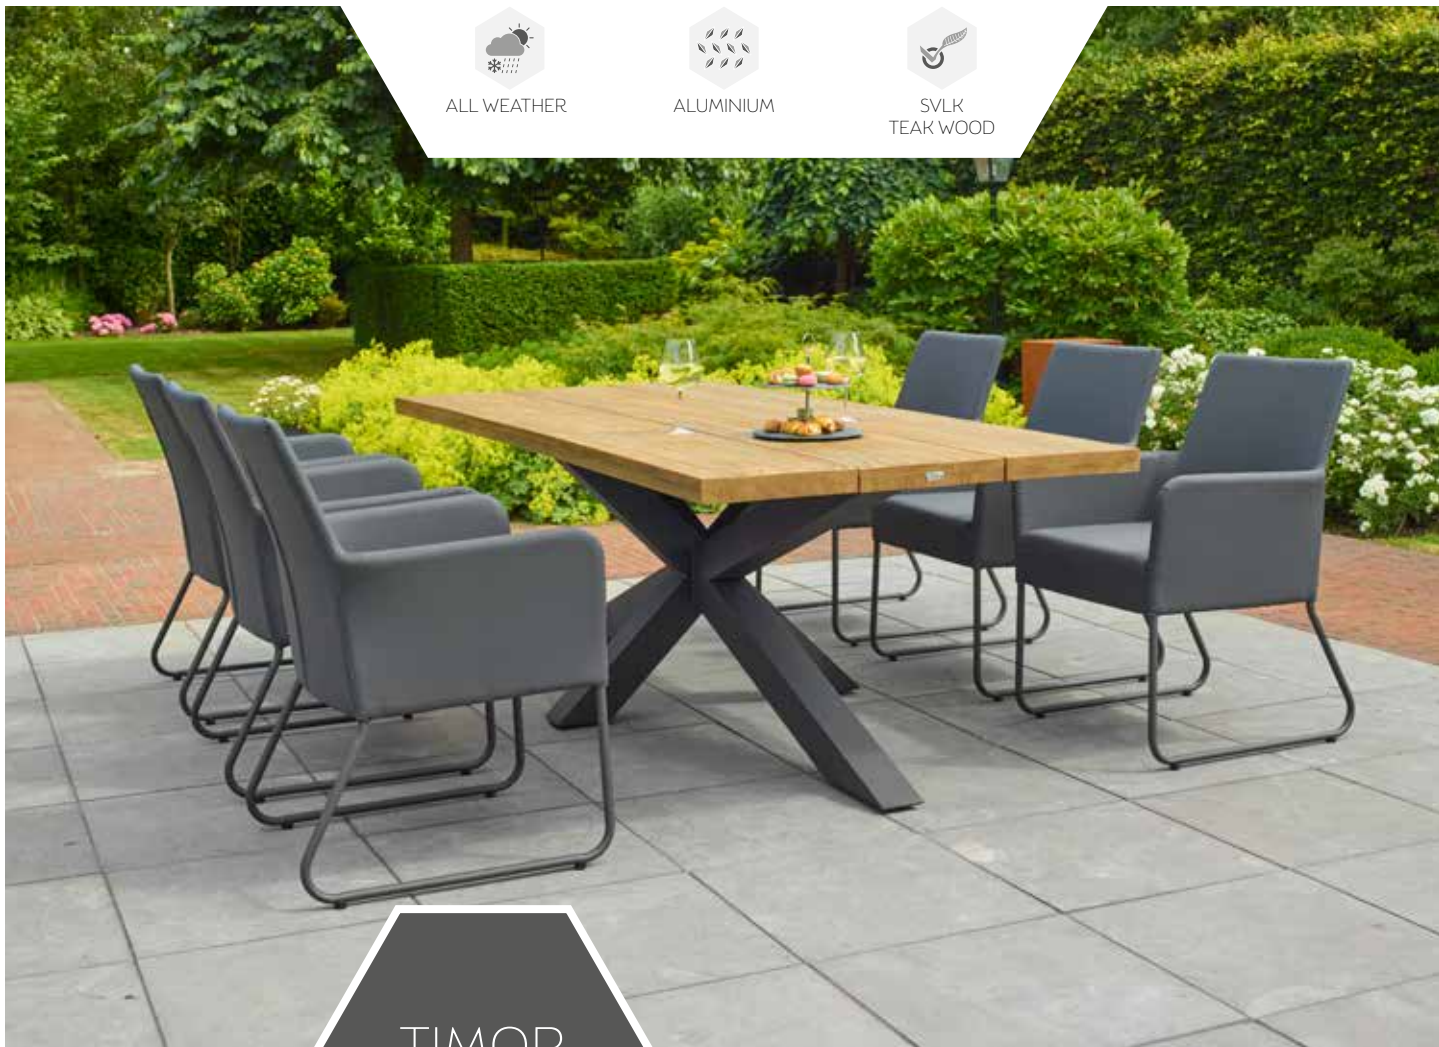

 **INDONESIAN[®]
LEGAL WOOD**

ALL WEATHER

ALUMINIUM

SVLK
TEAK WOOD

TIMOR
SENSE CHAIR

ALL WEATHER

ALUMINIUM

SVLK
TEAK WOOD