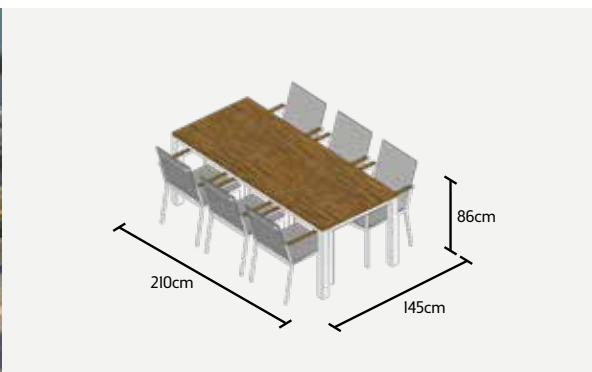

CONCEPT DINING SETS

MEASUREMENTS REPRESENT
THE SIZE WHEN SEATED

CONCEPT WITH SENSE CHAIRS

LIFE PROTECTION COVER 40

CONCEPT WITH PRIMAVERA STACKABLE CHAIRS

PROTECTION COVER ON TEAK IS NOT RECOMMENDED
PRIMAVERA CUSHION - 6x