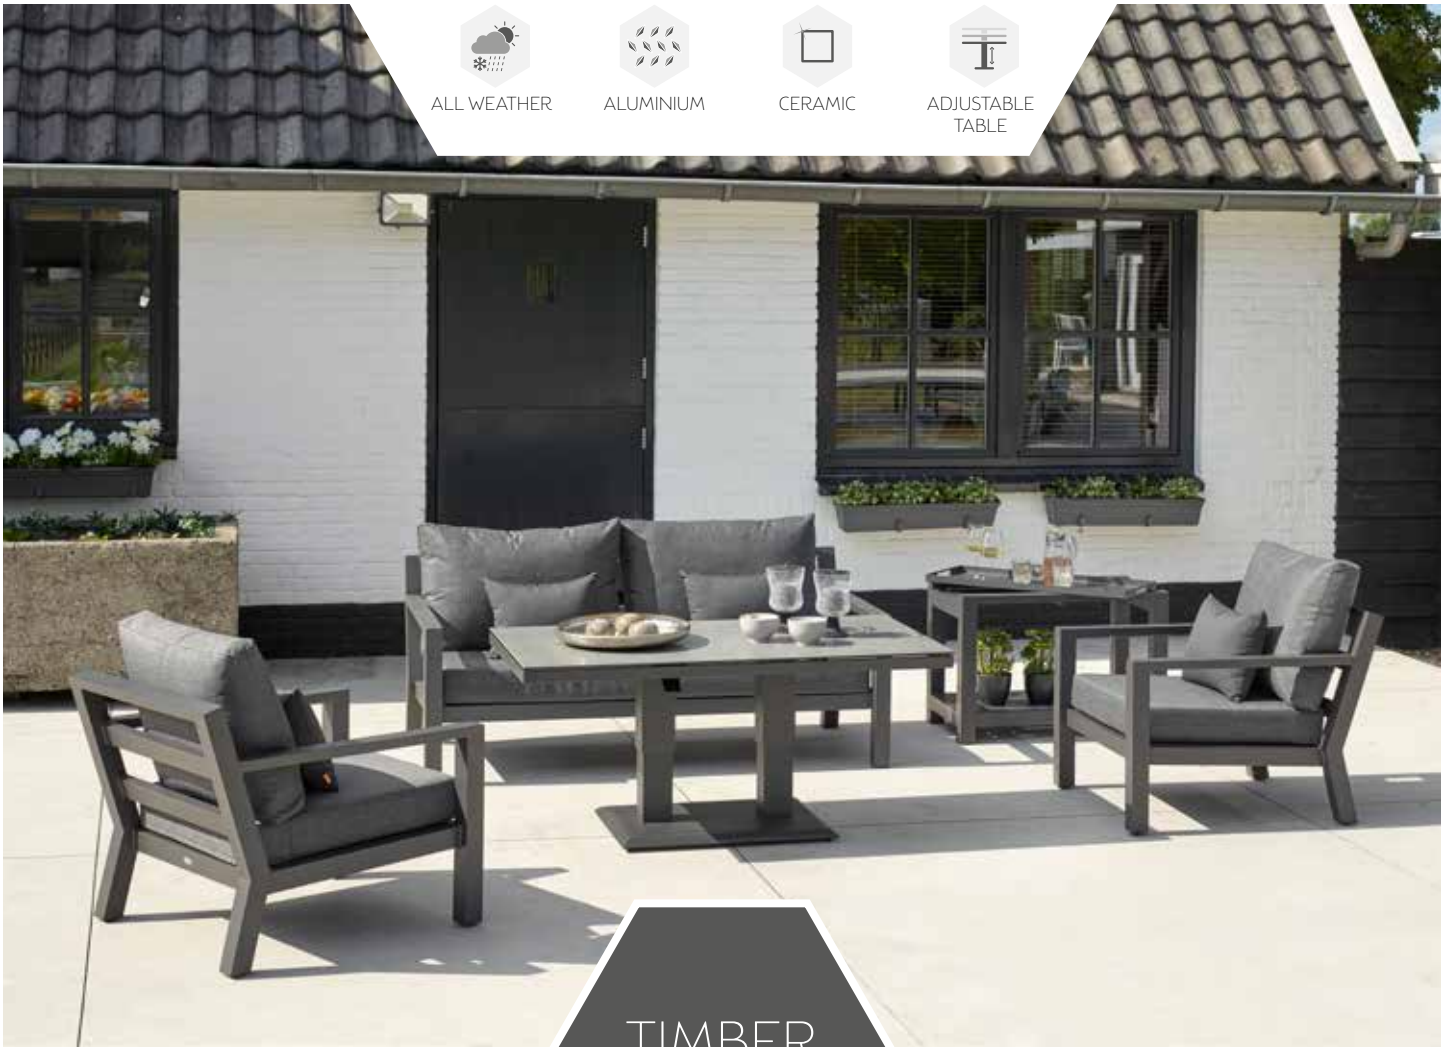

ALL WEATHER

ALUMINIUM

CERAMIC

ADJUSTABLE
TABLE