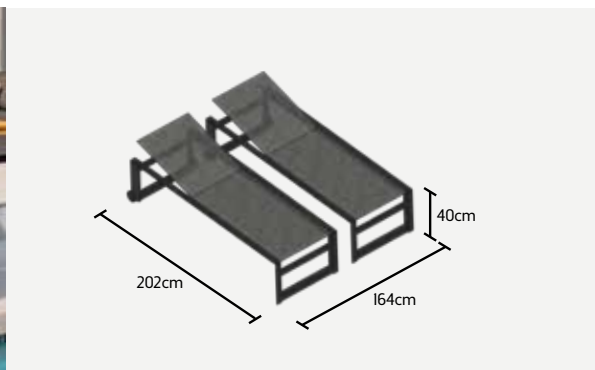

DELTA SUN LOUNGER SET

MEASUREMENTS REPRESENT THE SIZE
WITH 20CM BETWEEN ELEMENTS

SUN LOUNGER HIGH

SUN LOUNGER