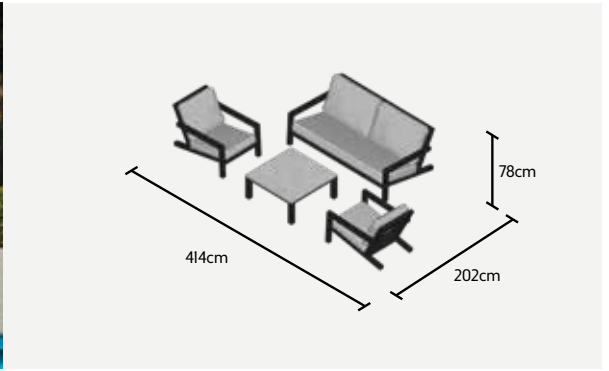

BLOCK ALUMINIUM LOUNGE SETS

MEASUREMENTS REPRESENT THE SIZE WITH 20CM BETWEEN THE ELEMENTS

LOUNGE SET

LIFE PROTECTION COVER 29
DECO CUSHION 45x45 cm - 4x

COMBINATION

LAVA

FRAME	TABLE TOP	CUSHION	DECO CUSHION
WHITE ALUMINIUM	CONCRETE LOOK CERAMIC	MOUSE GREY ALL WEATHER	BASALT COMFORMA

BENCH

BLOCK
L172 x D101 x H78 cm

ARMCHAIR

BLOCK
L81 x D101 x H78 cm

ARMCHAIR

BLOCK
L81 x D101 x H78 cm

COFFEE TABLE

CONCEPT
L90 x W90 x H37 cm

RECOMMENDED MAINTENANCE PRODUCTS

ALL INFORMATION ON MATERIALS AND MAINTENANCE CAN BE FOUND AT THE END OF THE CATALOGUE