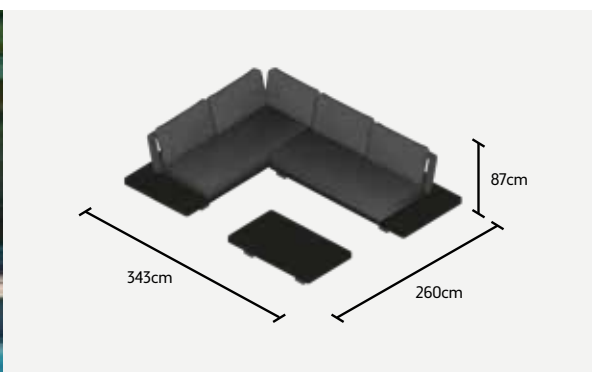

MEASUREMENTS REPRESENT THE SIZE WITH 20CM BETWEEN THE ELEMENTS

CORNER SET

LIFE PROTECTION COVER 18
DECO CUSHION 65x45 cm - 5x

CORNER SET SMALL

LIFE PROTECTION COVER 16
DECO CUSHION 65x45 cm - 4x

FITZ ROY ALUMINIUM LOUNGE OVERVIEW