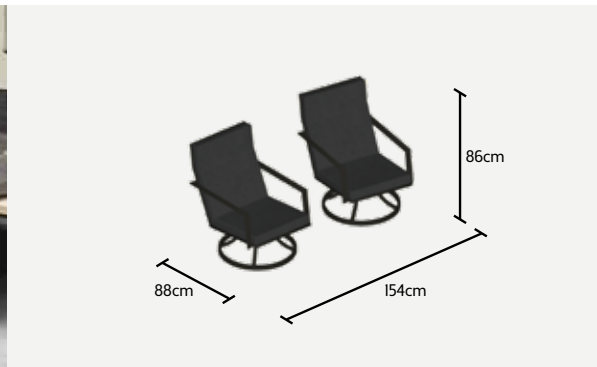

FITZ ROY
L60 x W30 x H42 cm

RECOMMENDED MAINTENANCE PRODUCTS

ALL INFORMATION ON MATERIALS AND MAINTENANCE CAN BE FOUND AT THE END OF THE CATALOGUE

MAROON RELAX

MAROON RELAX CHAIR

360 DEGREES
ROTATABLE
CHAIR

ALL WEATHER

ALUMINIUM

360 DEGREES
ROTATABLE

MAROON RELAX OVERVIEW

MEASUREMENTS REPRESENT THE SIZE WITH 20CM BETWEEN THE ELEMENTS

RELAX CHAIRS

DIAMOND DECO CUSHION 35x45 cm - 2x

COMBINATION