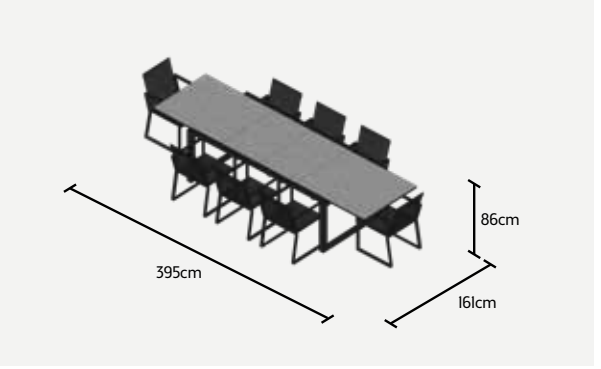

PRIMAVERA DINING SET

MEASUREMENTS REPRESENT
THE SIZE WHEN SEATED

PRIMAVERA EXTENDABLE WITH PRIMAVERA CHAIRS

EXTENDABLE TABLE COMBINATIONS

LAVA

FRAME

TABLE TOP

PRIMAVERA COMBINATIONS

NON-STACKABLE

CUSHIONS

ALL INFORMATION ON THE CUSHIONS CAN BE FOUND AT THE END OF THE CATALOGUE

ELEMENTS

CHAIR

PRIMAVERA
L59 x D55 x H86 cm

TABLE

PRIMAVERA (EXTENDABLE)
L220/340 x W106 x H75 cm

RECOMMENDED MAINTENANCE PRODUCTS

ALL INFORMATION ON MATERIALS AND MAINTENANCE CAN BE FOUND AT THE END OF THE CATALOGUE