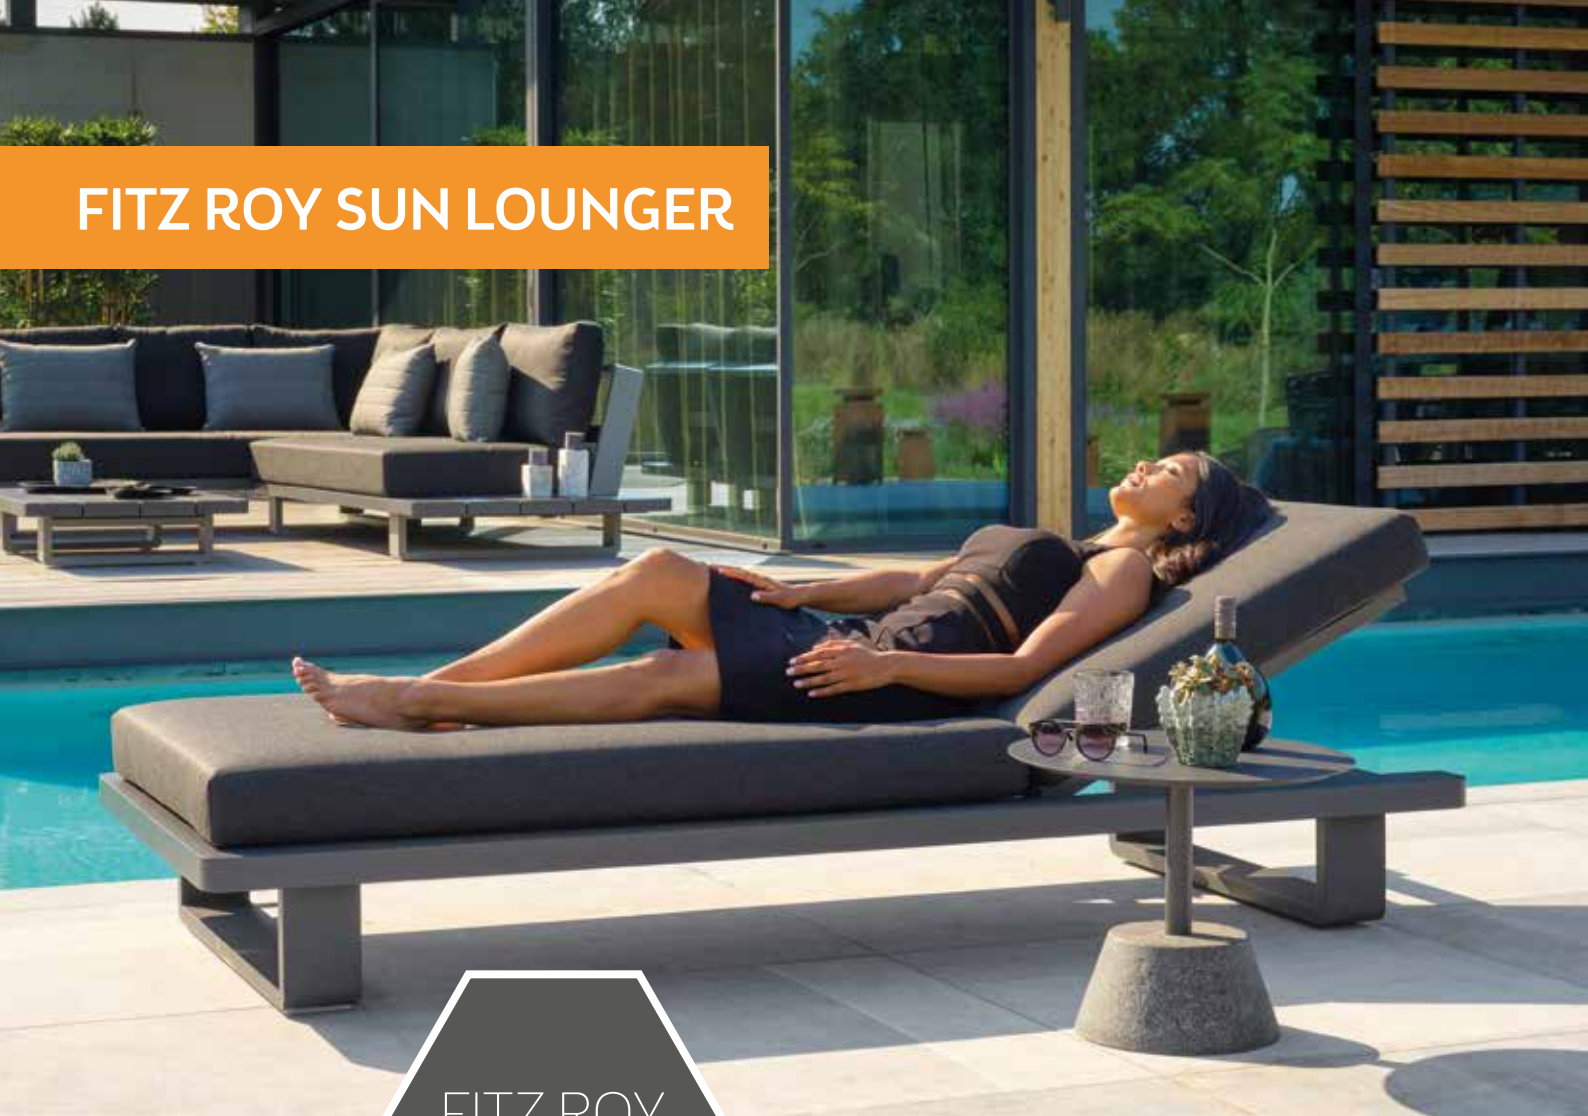

FITZ ROY SUN LOUNGER