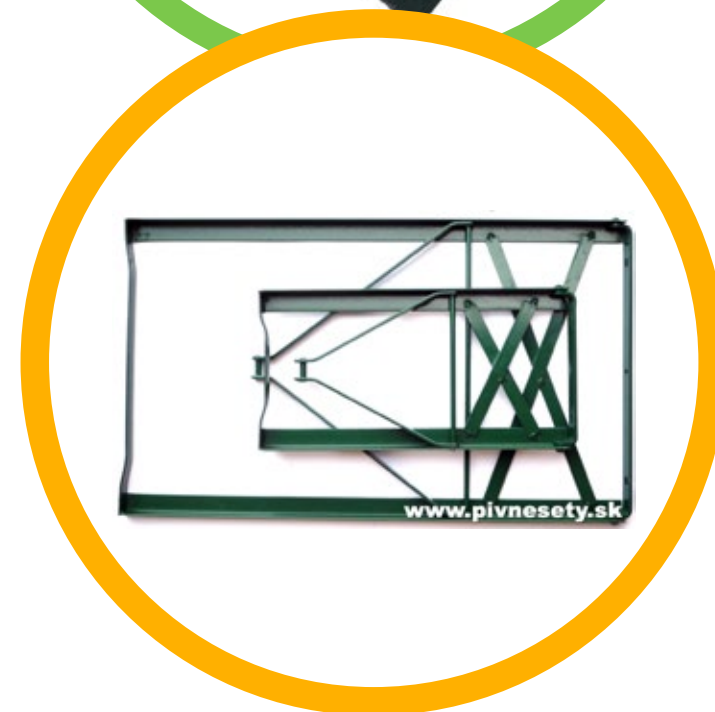

SADA KOVANIA

SADA KOVANIA NA PIVNÝ SET / SET OF LEGS AND LOCKERS FOR A BEER SET

SADA KOVANIA NA JEDEN PIVNÝ SET:

- 2 x noha stola
- 4 x noha lavice
- 6 x zámok

SET OF LEGS AND LOCKERS INCLUDE:

- 2 x table legs
- 4 x bench legs
- 6 x lockers

FARBA / COLOR:

zelená RAL 6055
/ green RAL 6055

KOVOVÝ "L" PROFIL / METAL "L" PROFILE:

30 x 30 x 3 mm